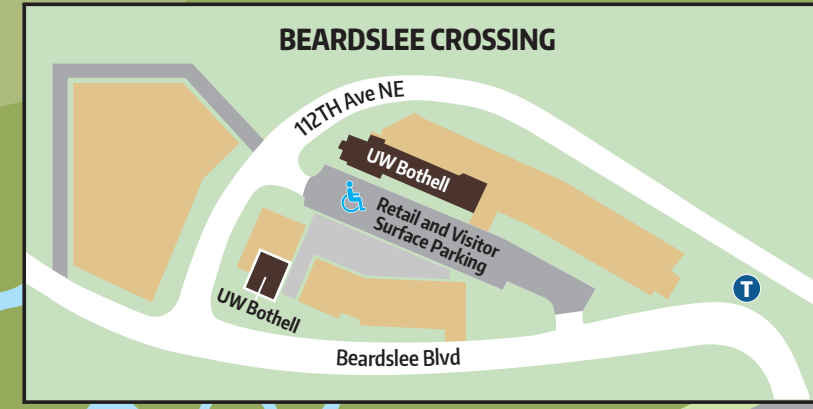

BEARDSLEE CROSSING

LEGEND

UW Bothell	Resident Parking Only
Shared Buildings	Restrooms
Cascadia College	Elevators
Public Pay Parking	Transit Stop
Accessible Parking	Commuter Services
Bike Parking	

405