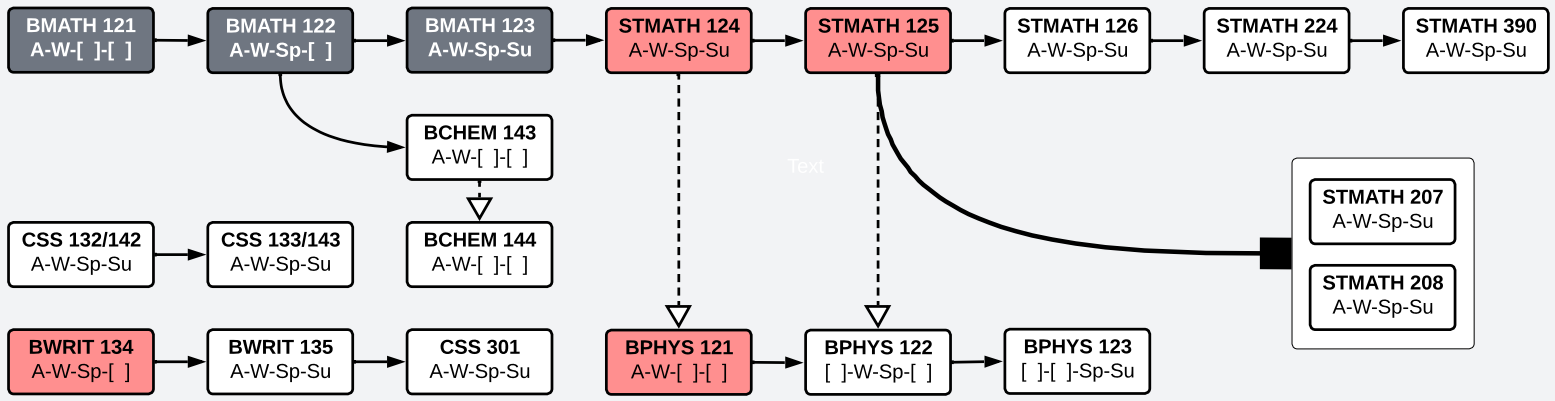

This information may change.

Use this flowchart to help plan your EE major courses.

This chart is for the 2024-2025 academic year.

Not all electives are offered every year.

Last revision 10/4/2024

Prerequisite & non-EE courses

Color & shape key

- Prerequisite math (not required for major)
- Major prerequisite (must take before entry)
- Required non-EE (may take before or after entry)
- Required EE (must take after entry)
- Elective EE (must take 15 credits)
- Additional prerequisite note