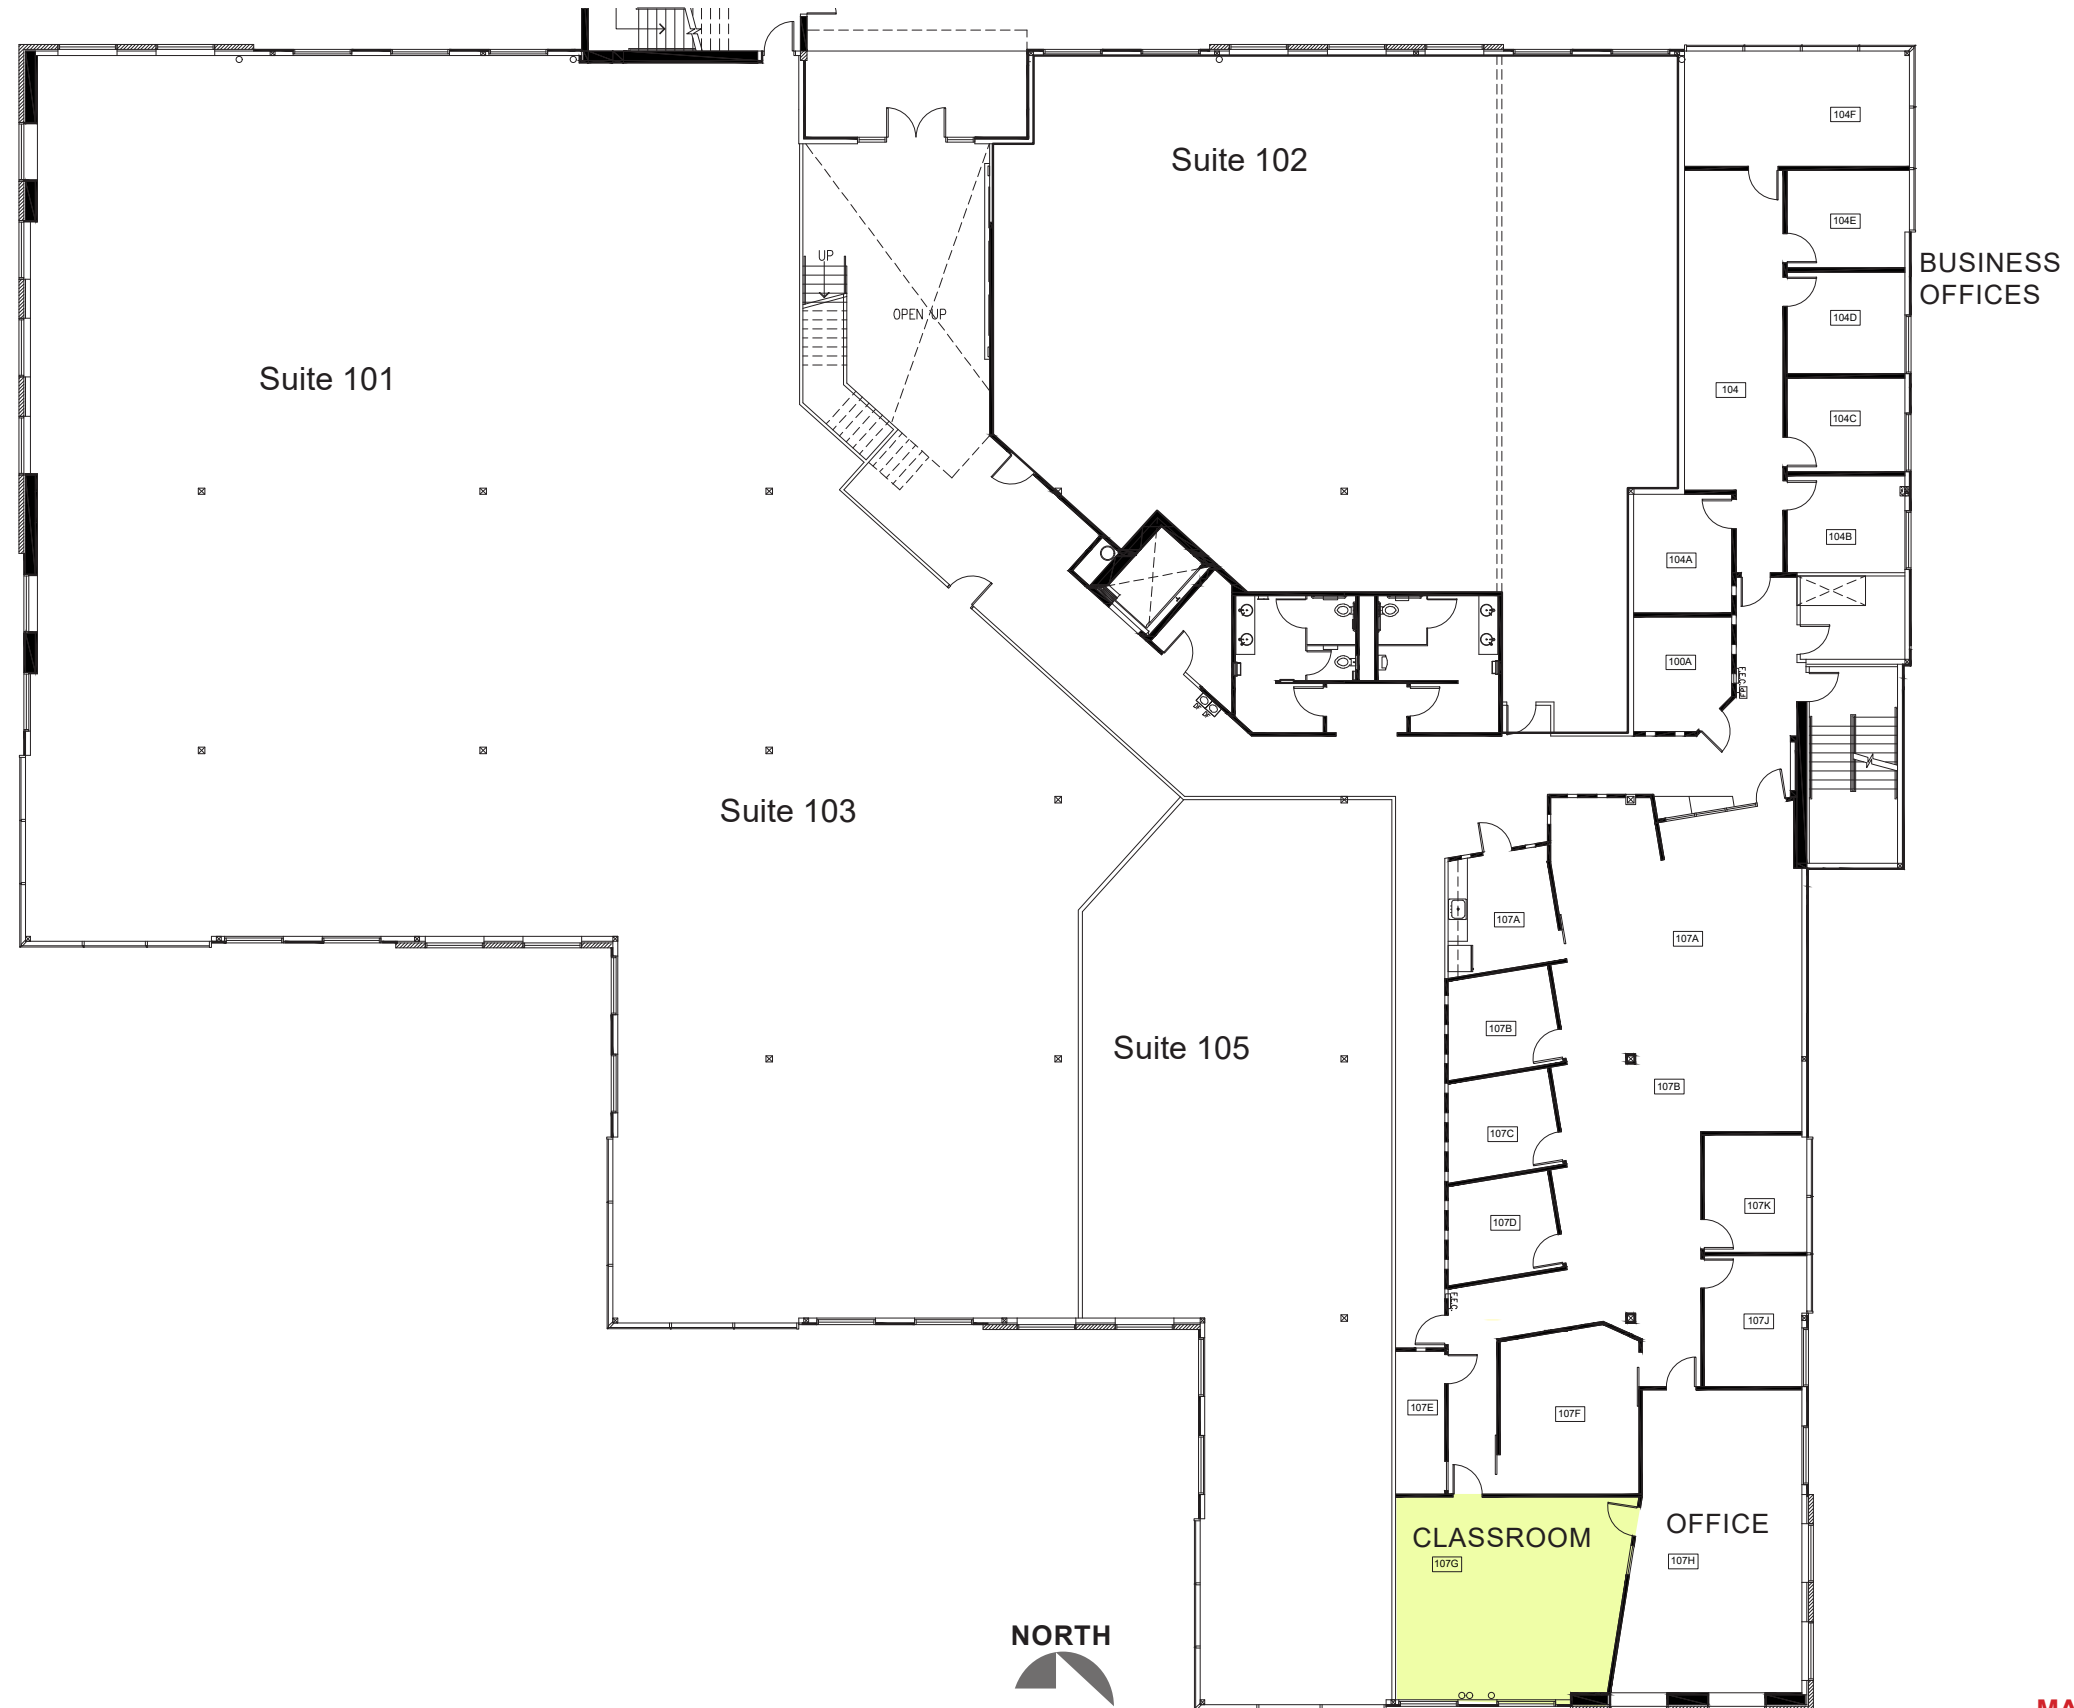

UWBB First Floor Space Type Plan

SPACE TYPE

- CLASSIC CLASSROOM
- TIERED CLASSROOM
- LEARNING HALL
- FLEXIBLE CLASSROOM
- RUE LAB
- COMPUTER LAB
- DEDICATED SCIENCE LAB
- RESTRICTED LAB
- PERFORMANCE ART & ART STUDIO
- RESEARCH LAB

SCALE 1/16"=1'-0"

MARCH 2018