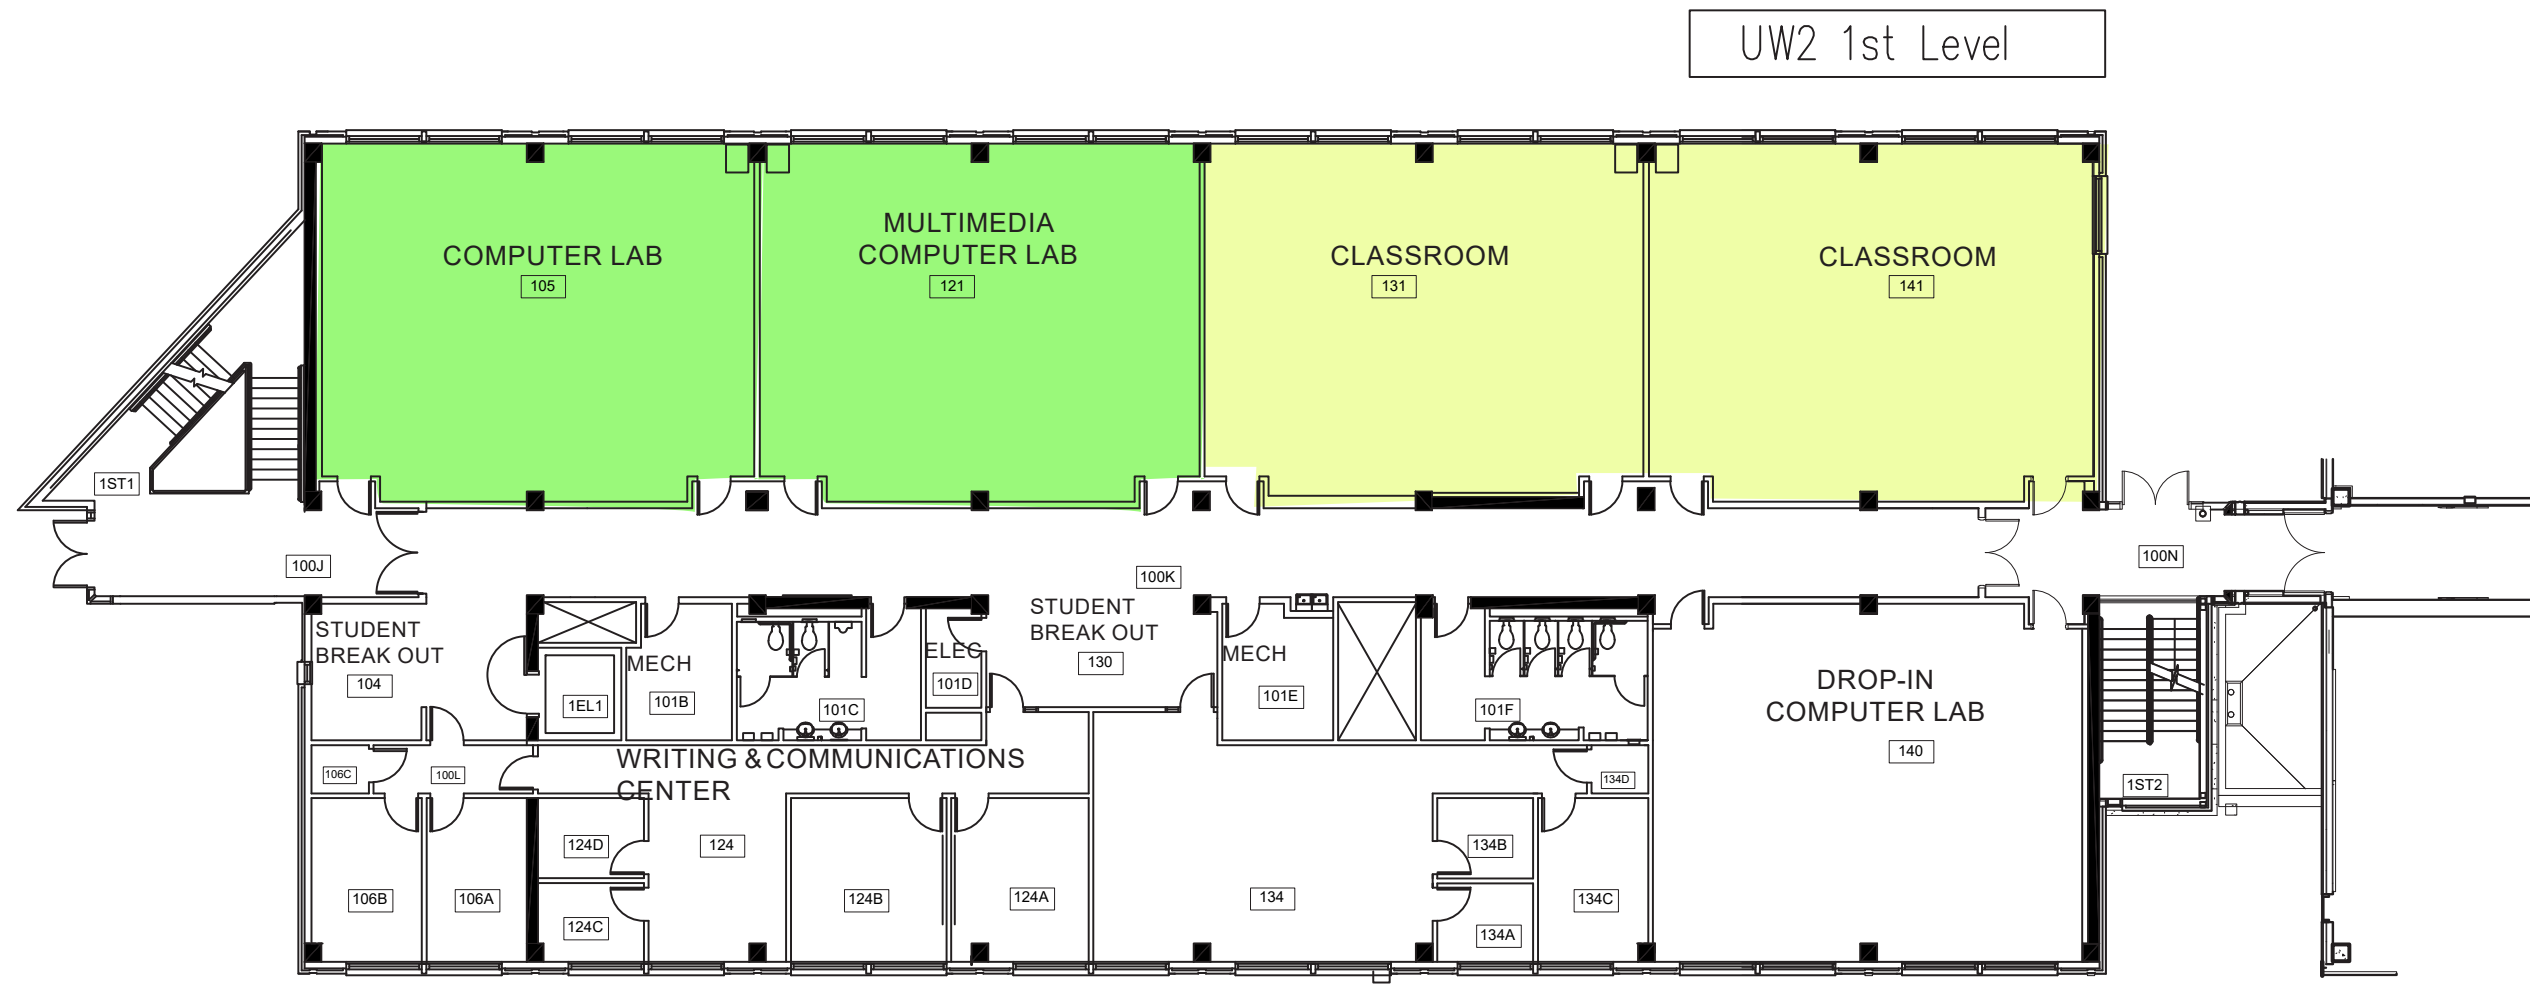

UW2 First Floor Space Type Plan

SPACE TYPE

- CLASSIC CLASSROOM
- TIERED CLASSROOM
- LEARNING HALL
- FLEXIBLE CLASSROOM
- RUE LAB
- COMPUTER LAB
- DEDICATED SCIENCE LAB
- RESTRICTED LAB
- PERFORMANCE ART & ART STUDIO
- RESEARCH LAB

SCALE 1/16"=1'-0"