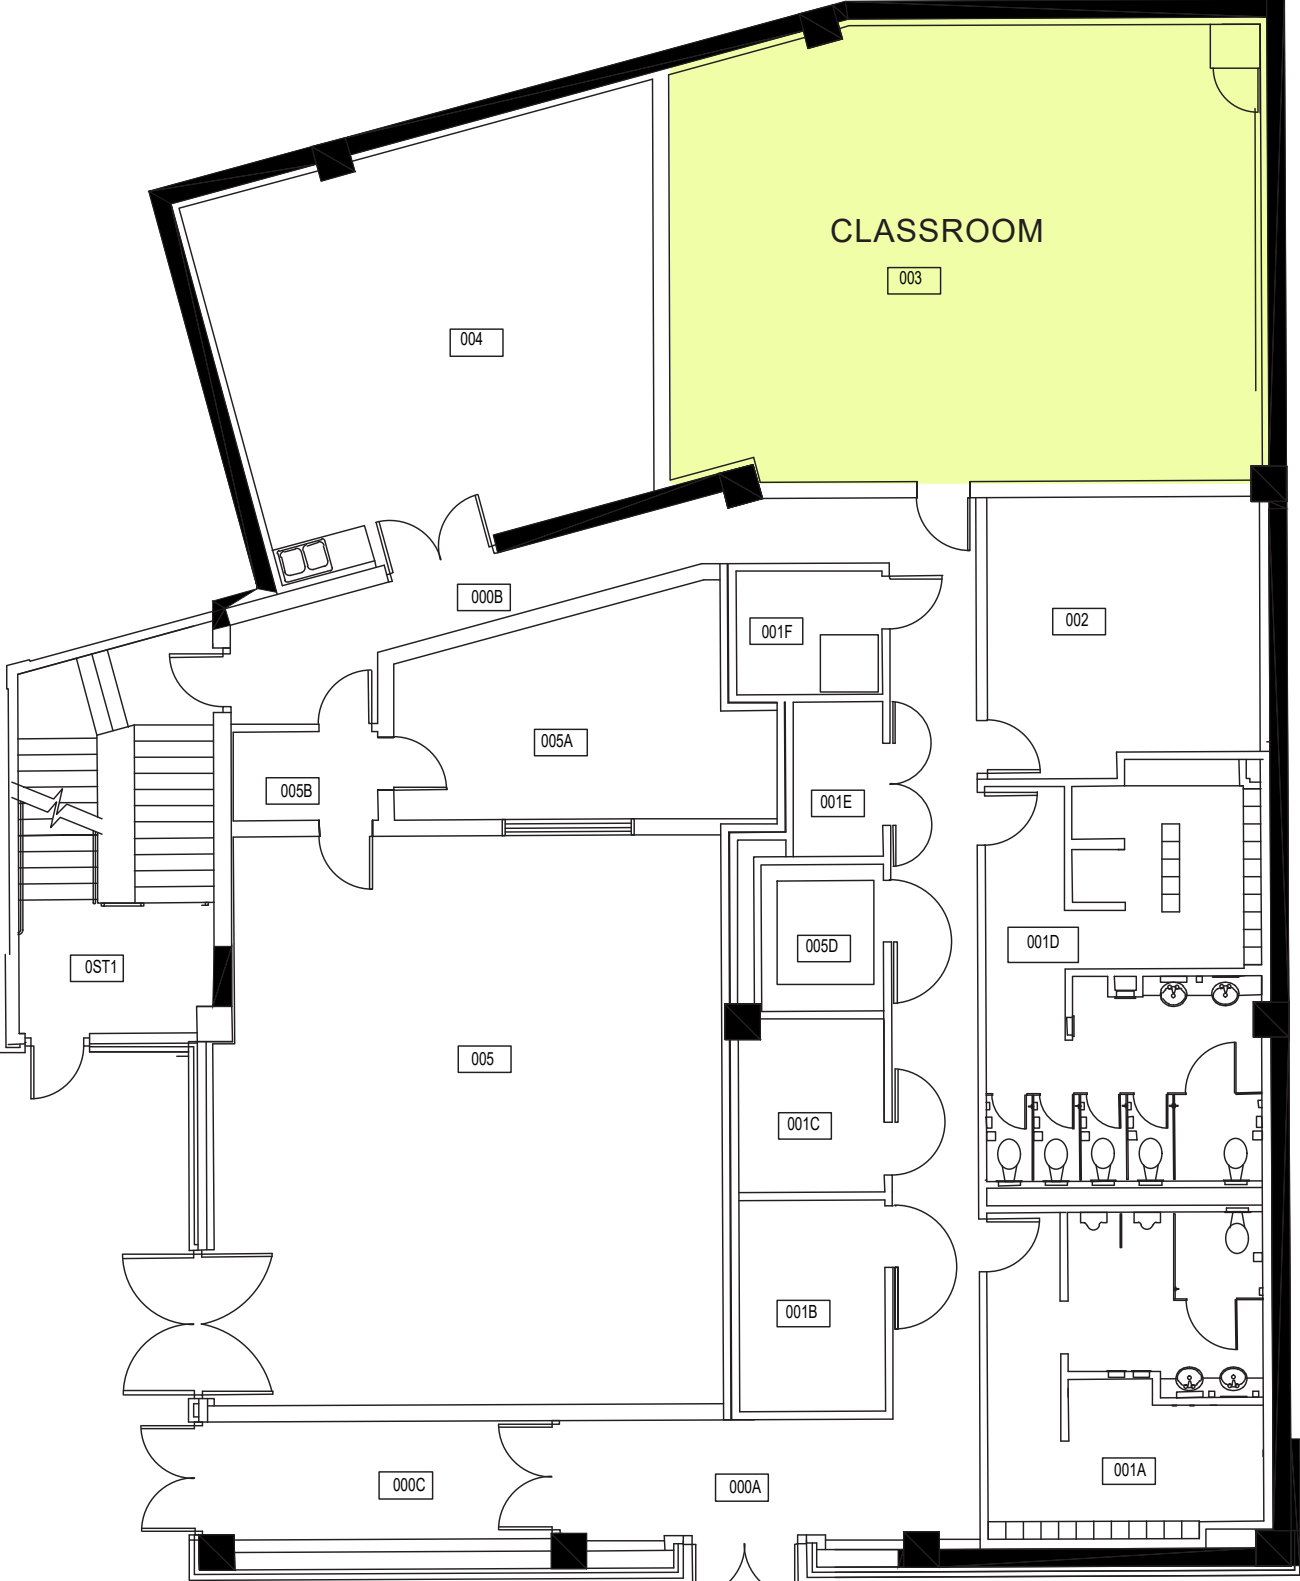

LBA Lower Floor Space Type Plan

SPACE TYPE

- CLASSIC CLASSROOM
- TIERED CLASSROOM
- LEARNING HALL
- FLEXIBLE CLASSROOM
- RUE LAB
- COMPUTER LAB
- DEDICATED SCIENCE LAB
- RESTRICTED LAB
- PERFORMANCE ART & ART STUDIO
- RESEARCH LAB

NORTH
SCALE 1/16"=1'-0"