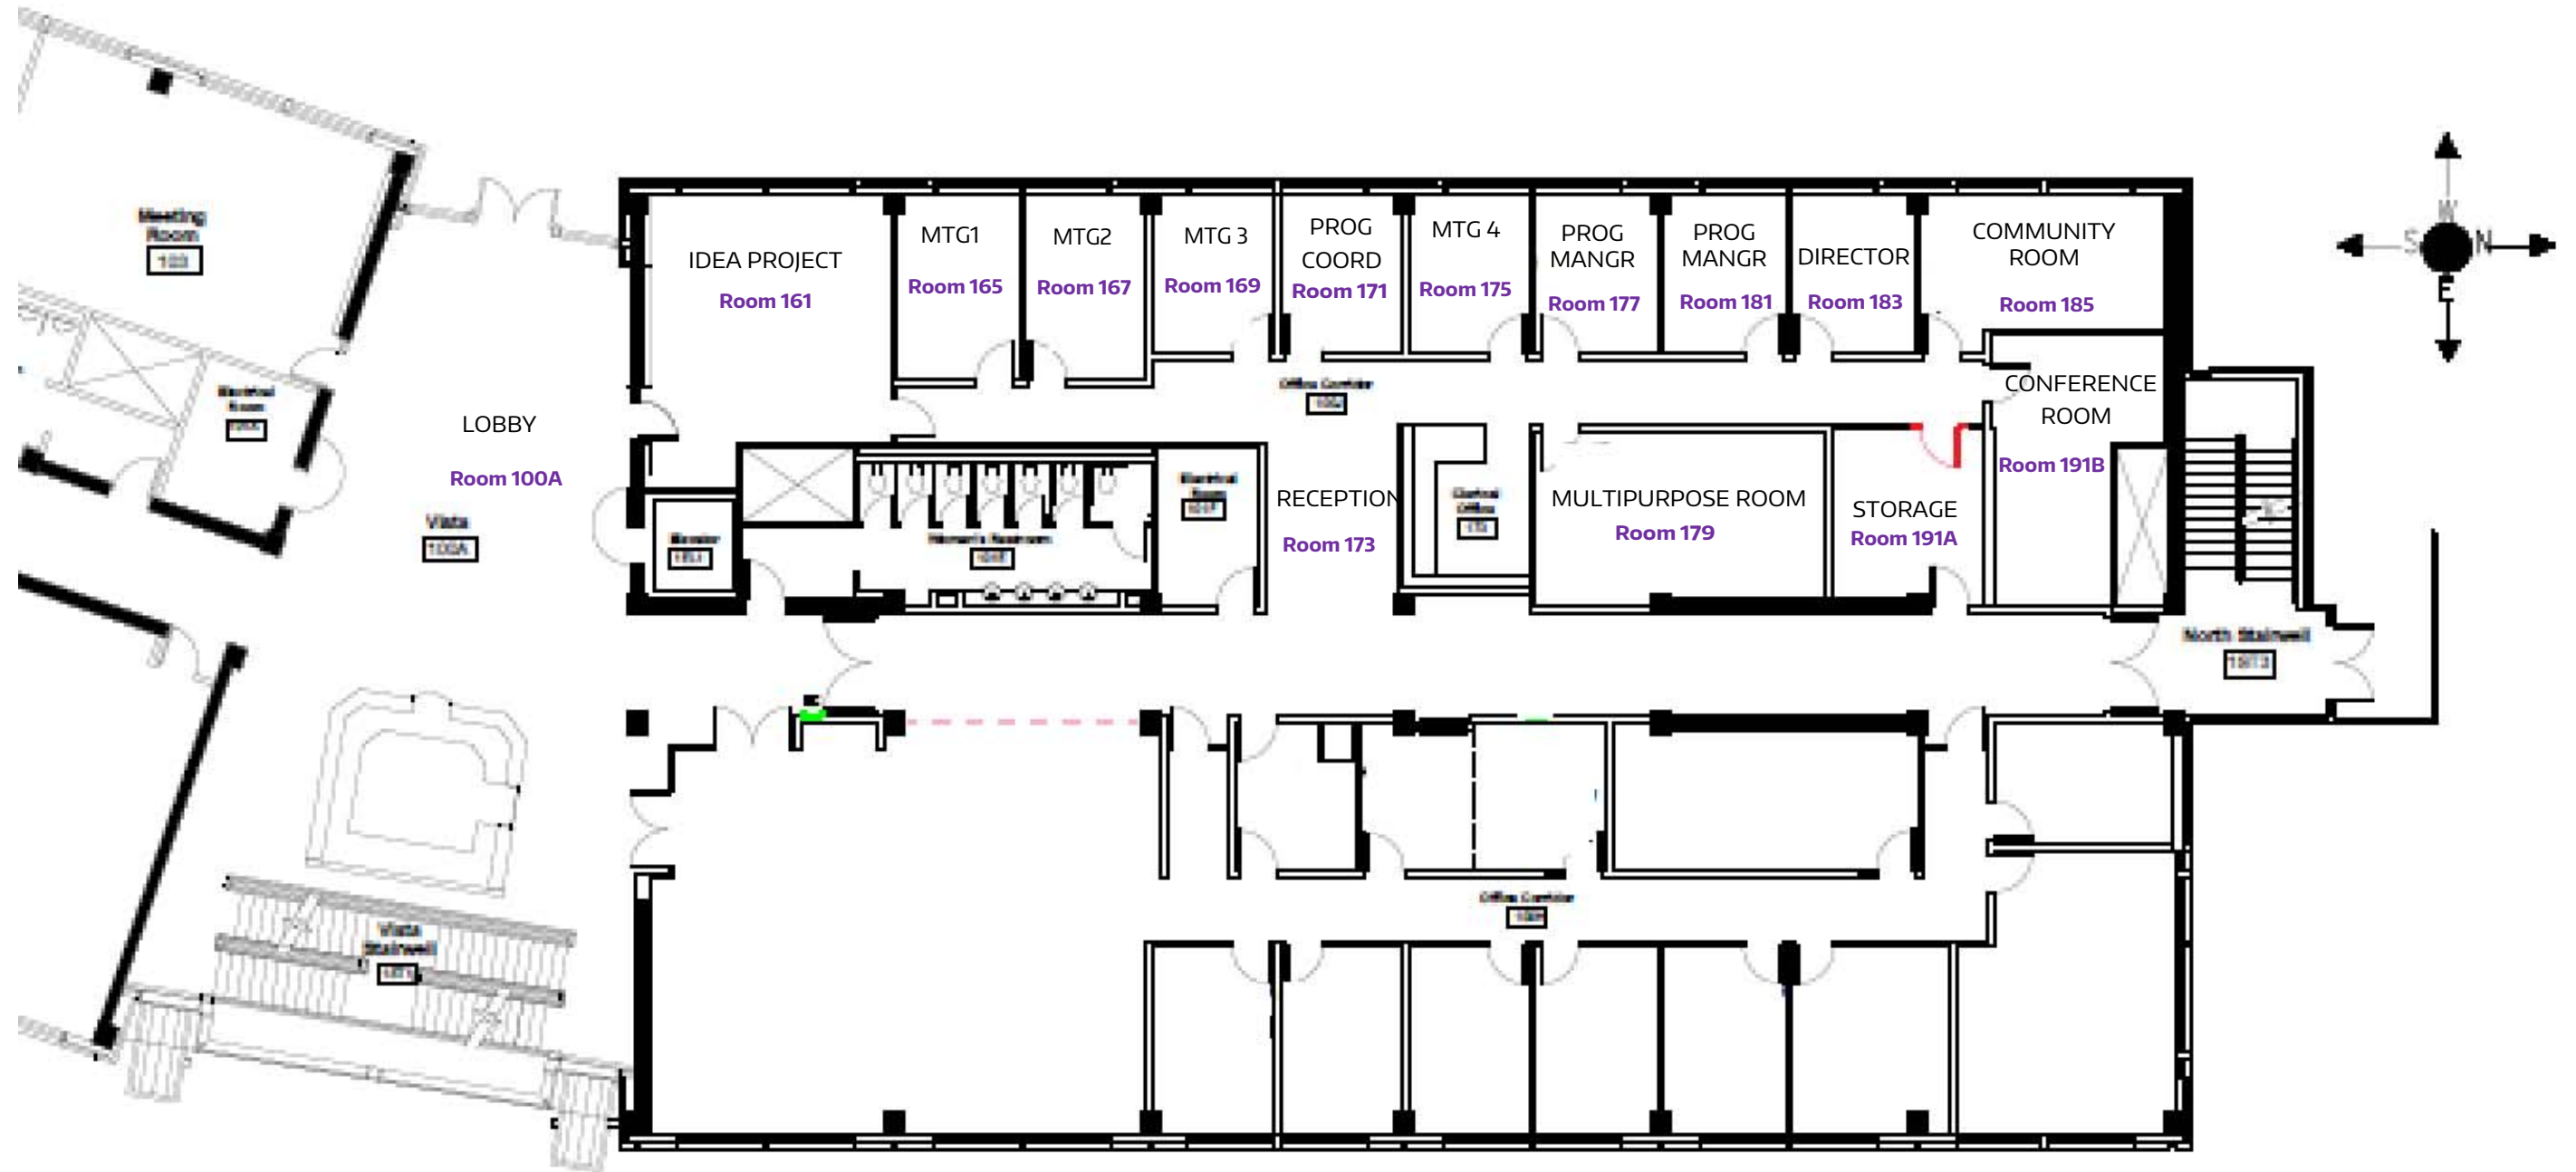

# UW BOTHELL STUDENT DIVERSITY CENTER INTERIM SPACE (UW1)

**UW1 FIRST FLOOR NORTH**

Updated: March 30, 2017