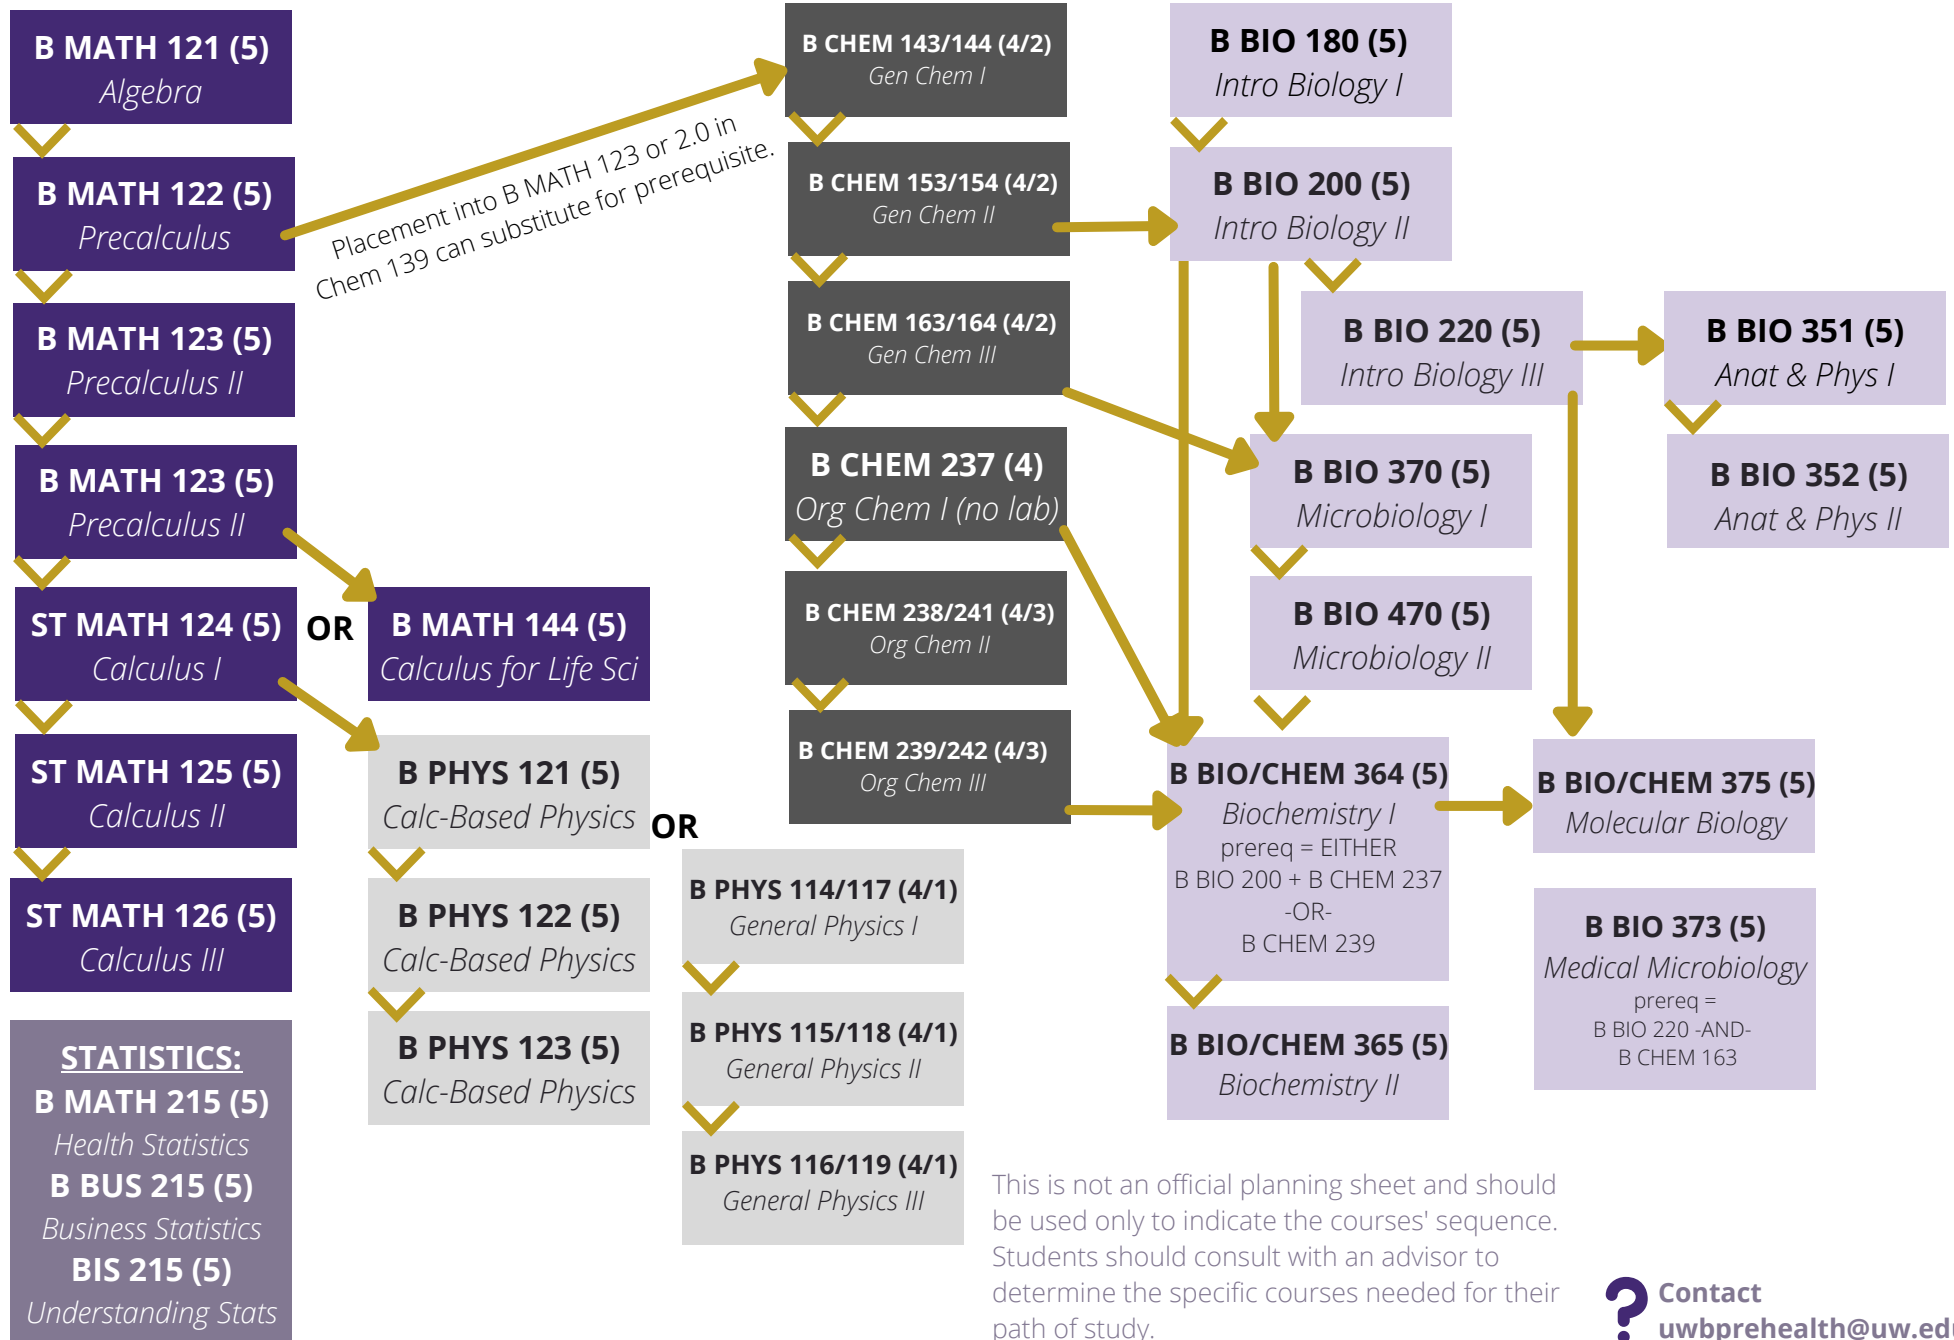

UW Bothell Math & Science Course Flow Chart

This is not an official planning sheet and should be used only to indicate the courses' sequence. Students should consult with an advisor to determine the specific courses needed for their path of study.