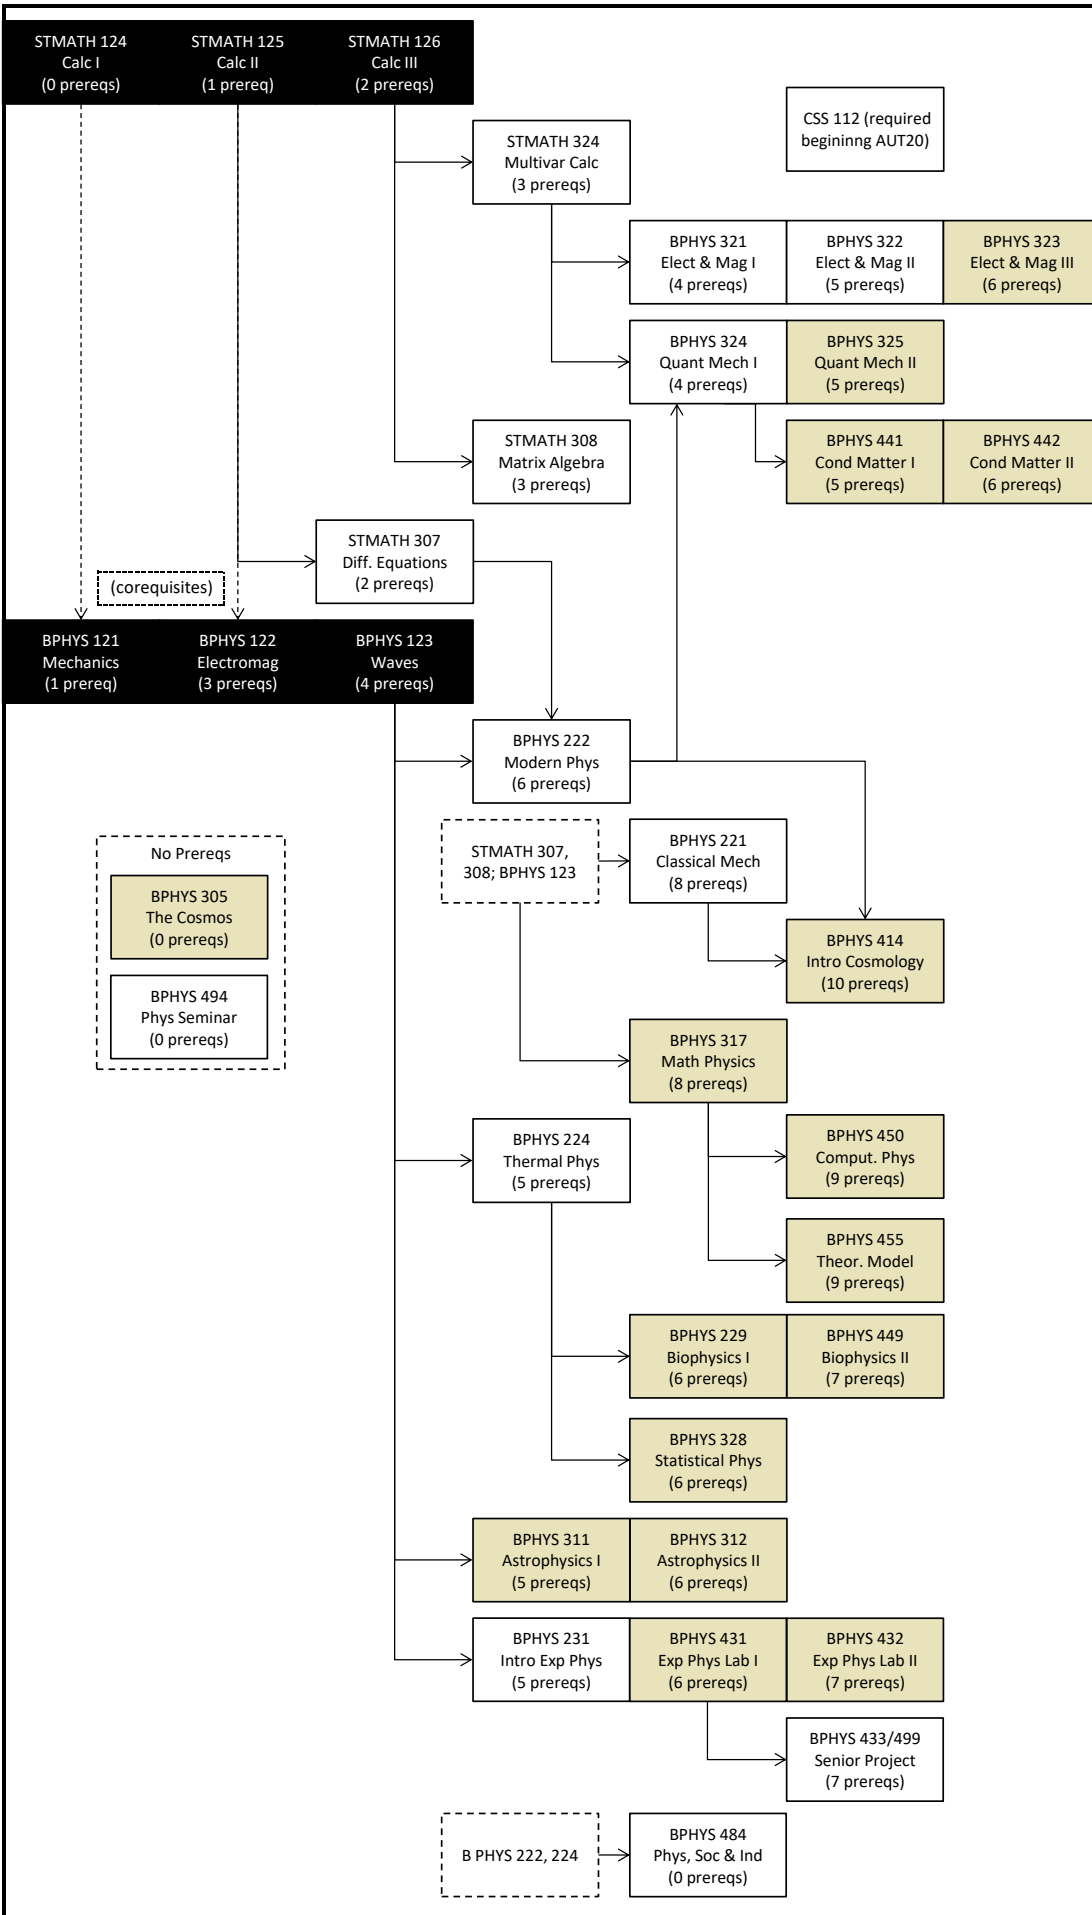

UW Bothell - Physics Prerequisite Flowchart

Program Prerequisite    Core Requirement    Elective

Note: This chart assumes a student is Calculus-ready.