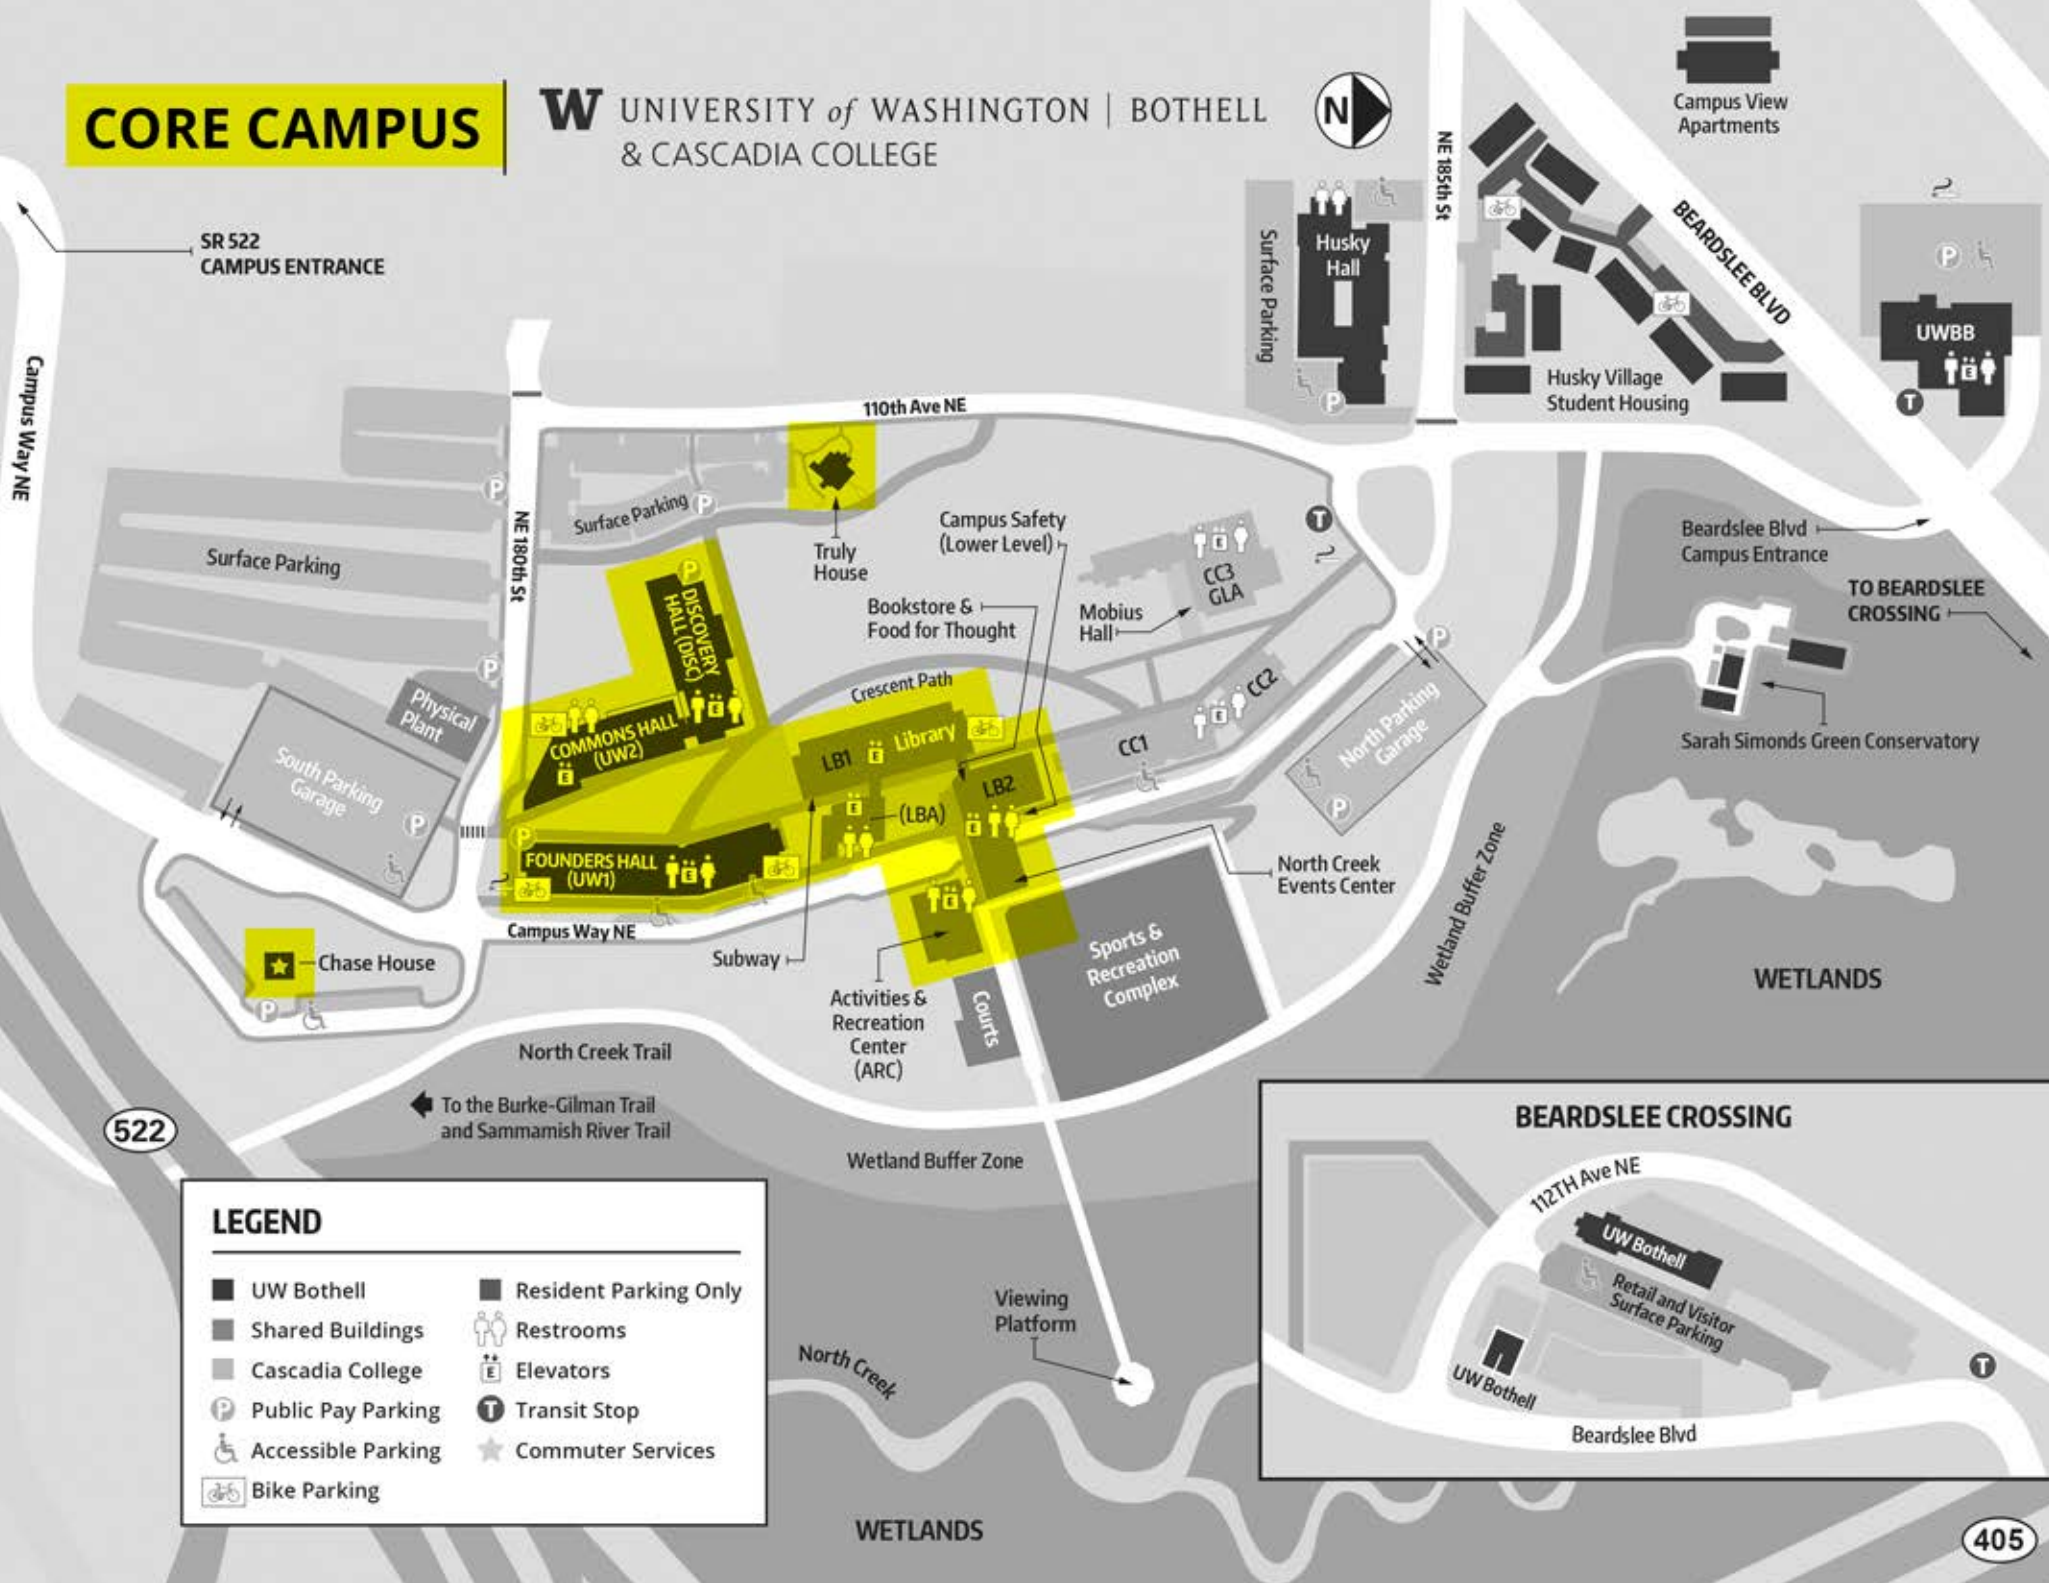

# CORE CAMPUS

**W** UNIVERSITY of WASHINGTON | BOTHELL & CASCADIA COLLEGE

**LEGEND**

UW Bothell	Resident Parking Only
Shared Buildings	Restrooms
Cascadia College	Elevators
Public Pay Parking	Transit Stop
Accessible Parking	Commuter Services
Bike Parking	

**BEARDSLEE CROSSING**