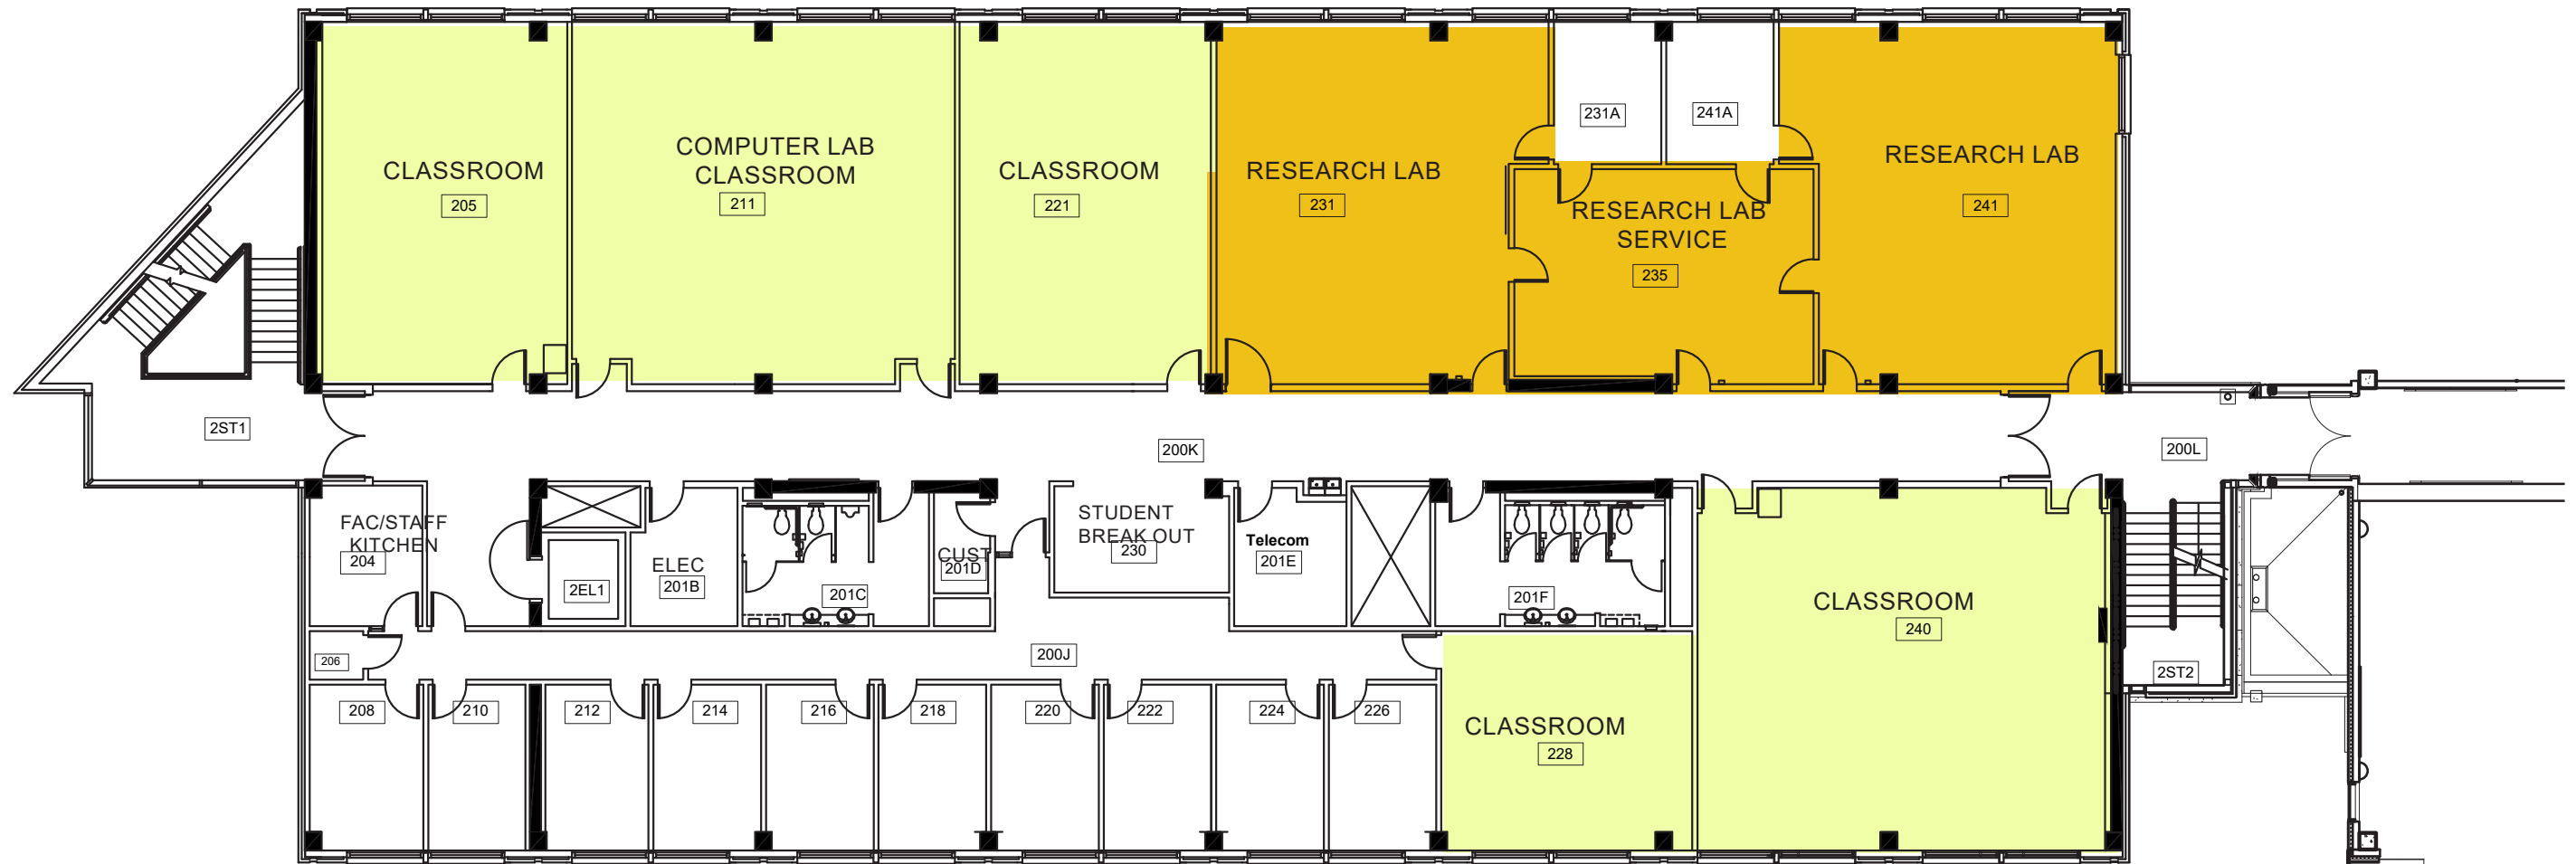

# UW2 Second Floor Space Type Plan

UW2 2nd Level

## SPACE TYPE

- CLASSIC CLASSROOM
- TIERED CLASSROOM
- LEARNING HALL
- FLEXIBLE CLASSROOM
- RUE LAB
- COMPUTER LAB
- DEDICATED SCIENCE LAB
- RESTRICTED LAB
- PERFORMANCE ART & ART STUDIO
- RESEARCH LAB

SCALE 1/16"=1'-0"

MARCH 2018