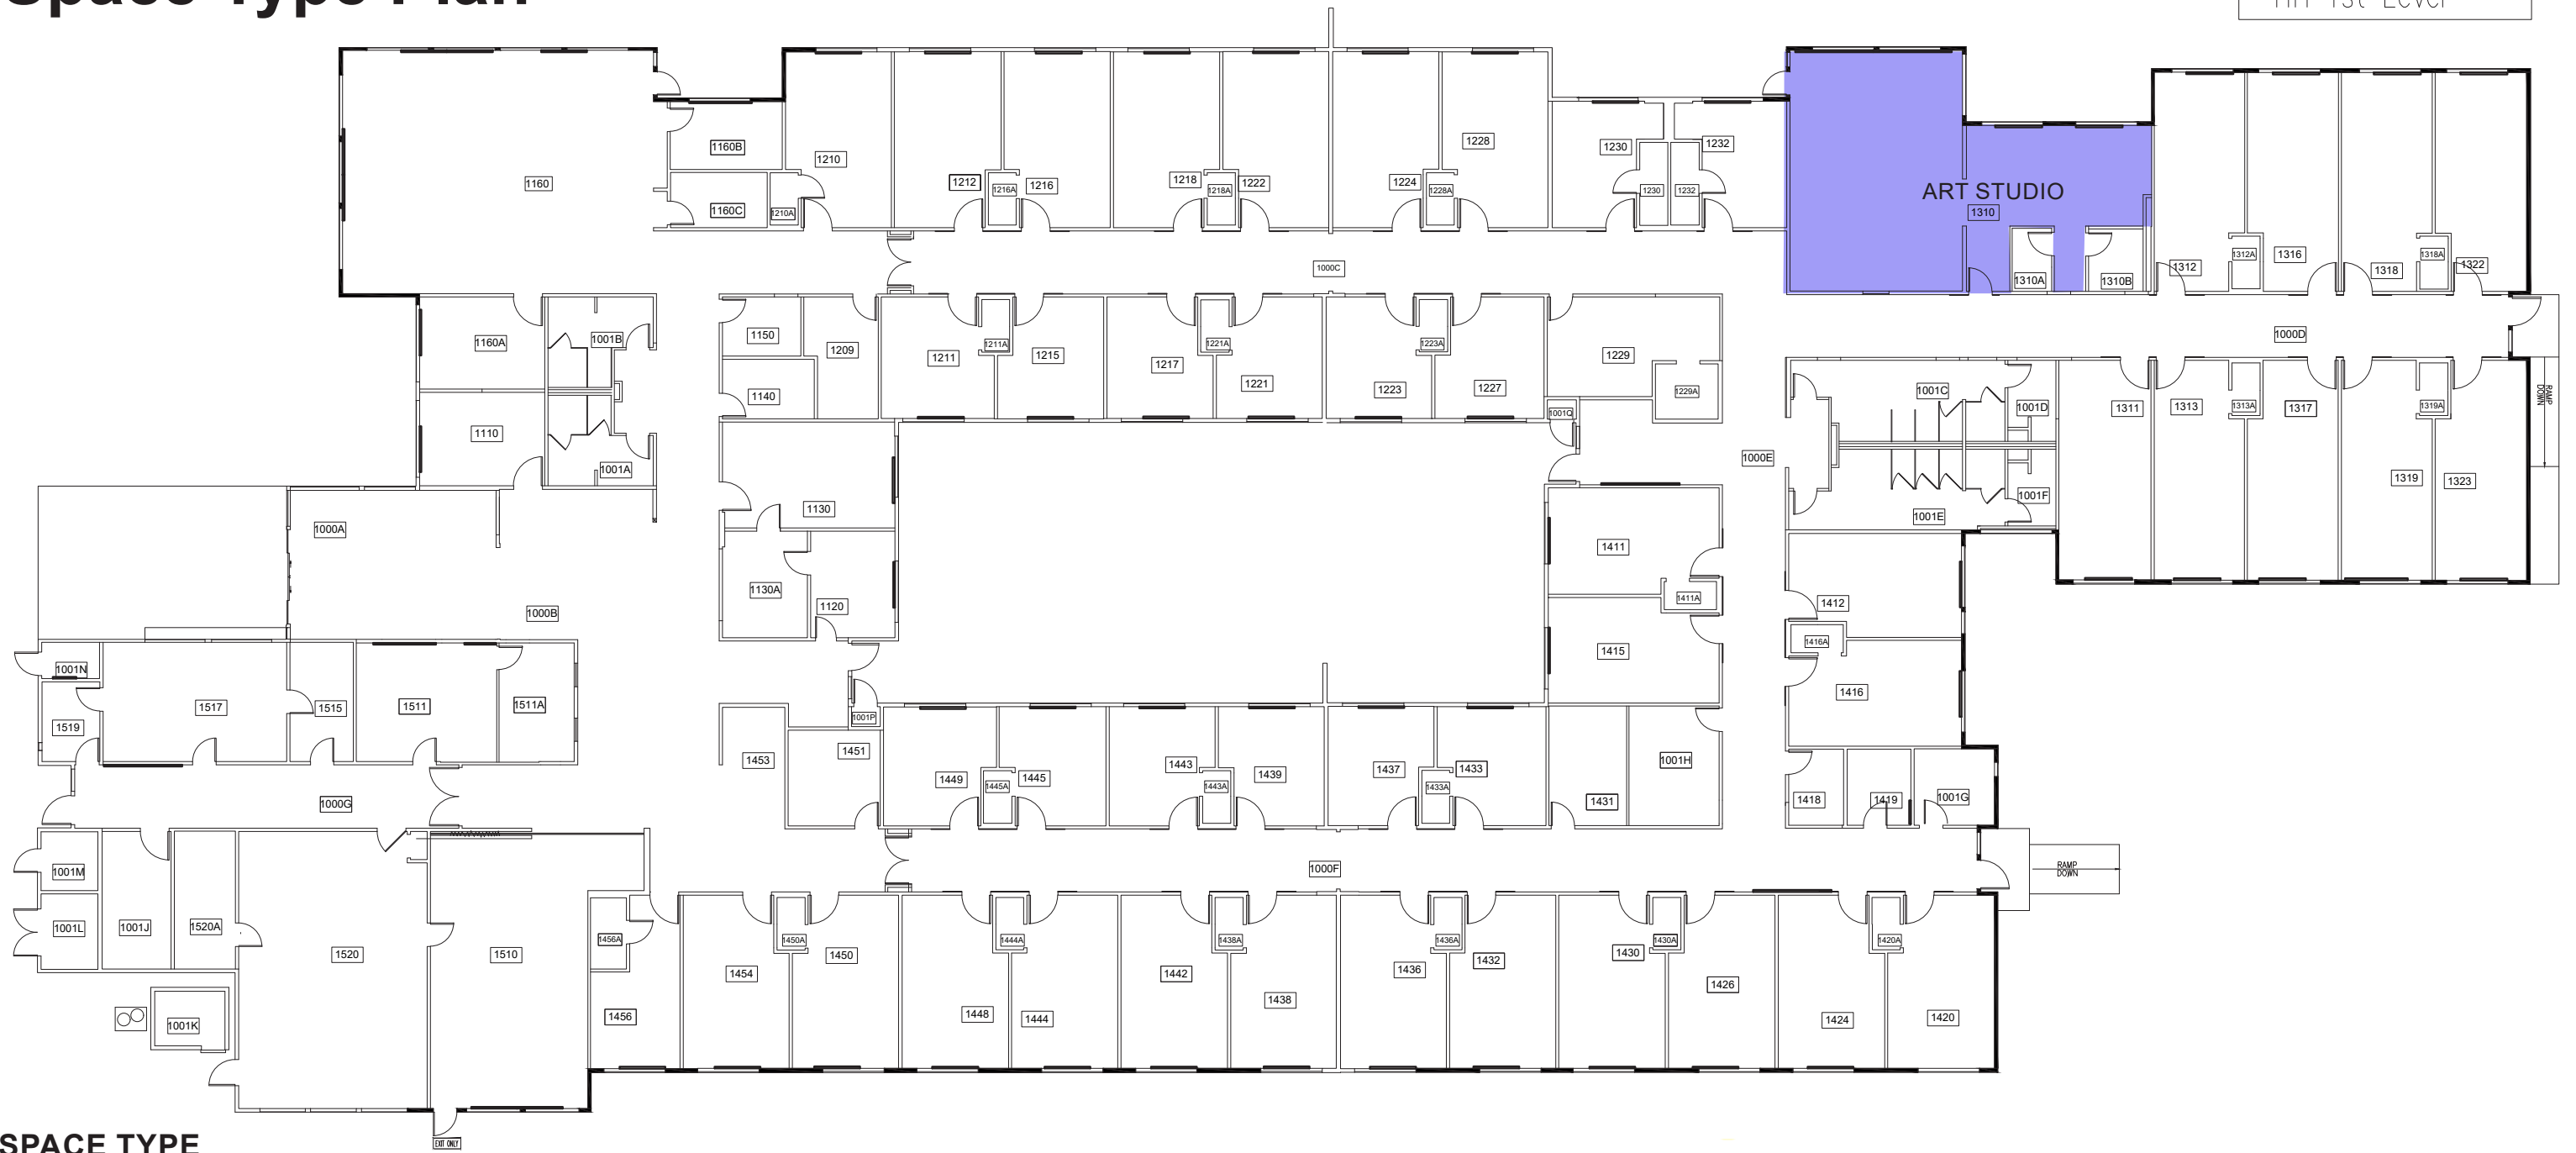

Husky Hall First Floor Space Type Plan

HH 1st Level

SPACE TYPE

- CLASSIC CLASSROOM
- TIERED CLASSROOM
- LEARNING HALL
- FLEXIBLE CLASSROOM
- RUE LAB
- COMPUTER LAB
- DEDICATED SCIENCE LAB
- RESTRICTED LAB
- PERFORMANCE ART & ART STUDIO
- RESEARCH LAB

NORTH

SCALE 1/16"=1'-0"

MARCH 2018