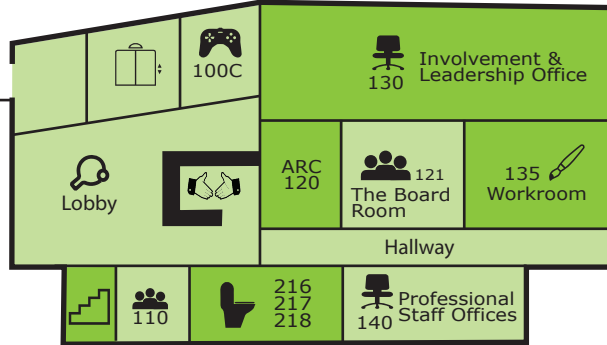

201	Student Alcoves
202	The Overlook
210	Meeting Room
216, 217, 218	Restrooms

SECOND FLOOR

100C	Gaming Alcove
Lobby	Game Center
Lobby	Welcome Center
116, 117, 118	Restrooms
120	ARC 120
135	Work Room
130, 140	Involvement & Leadership Office
121	The Board Room

FIRST FLOOR

020	Rec. & Wellness Office
030	Welcome Desk Fitness Center
040	ARC Studio, Group Exercise
001, 016, 017, 018	Restrooms
Lobby	Vending Machine/ Lockers

LOWER LEVEL

= stairs = elevator