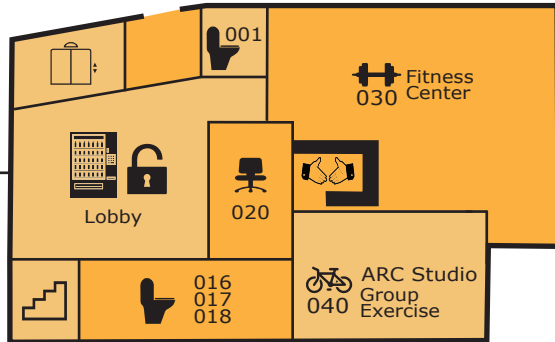

201	Student Alcoves
202	The Overlook
210	Meeting Room
216, 217, 218	Restrooms

SECOND FLOOR

100C	Gaming Alcove
Lobby	Game Center
Lobby	Welcome Center
116, 117, 118	Restrooms
120	ARC 120
135	Work Room
130, 140	Involvement & Leadership Office
121	The Board Room

FIRST FLOOR

020	Rec. & Wellness Office
030	Welcome Desk Fitness Center
040	ARC Studio, Group Exercise
001, 016, 017, 018	Restrooms
Lobby	Vending Machine/ Lockers

LOWER LEVEL

= stairs = elevator