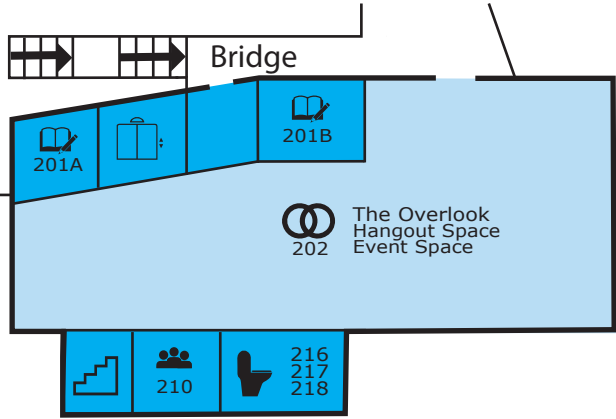

201	Student Alcoves
202	The Overlook
210	Meeting Room
216, 217, 218	Restrooms

SECOND FLOOR

100C	Gaming Alcove
Lobby	Game Center
Lobby	Welcome Center
116, 117, 118	Restrooms
120	ARC 120
135	Work Room
130, 140	Involvement & Leadership Office
121	The Board Room

FIRST FLOOR

020	Rec. & Wellness Office
030	Welcome Desk Fitness Center
040	ARC Studio, Group Exercise
001, 016, 017, 018	Restrooms
Lobby	Vending Machine/ Lockers

LOWER LEVEL

= stairs = elevator