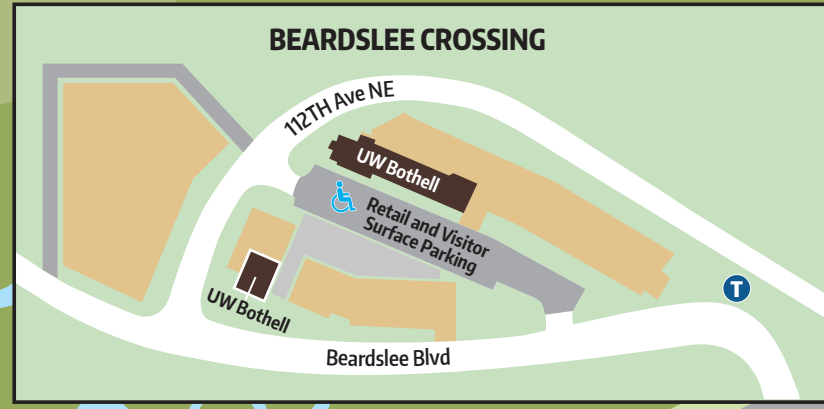

110th Ave NE

NE 180th St

Beardslee Blvd
Campus Entrance
TO BEARDSLEE
CROSSING

Surface Parking

Surface Parking
DISCOVERY
HALL (DISC)

Truly House
Campus Safety
(Lower Level)

Bookstore &
Food for Thought
Mobius Hall

FOUNDERS HALL
(UW1)

Subway

Activities &
Recreation
Center (ARC)

Courts

Sports &
Recreation
Field

Wetland Buffer Zone

WETLAND

North Creek Trail

To the Burke-Gilman Trail
and Sammamish River Trail

Wetland Buffer Zone

Viewing
Platform

North Creek

WETLAND

BEARDSLEE CROSSING

112TH Ave NE

UW Bothell