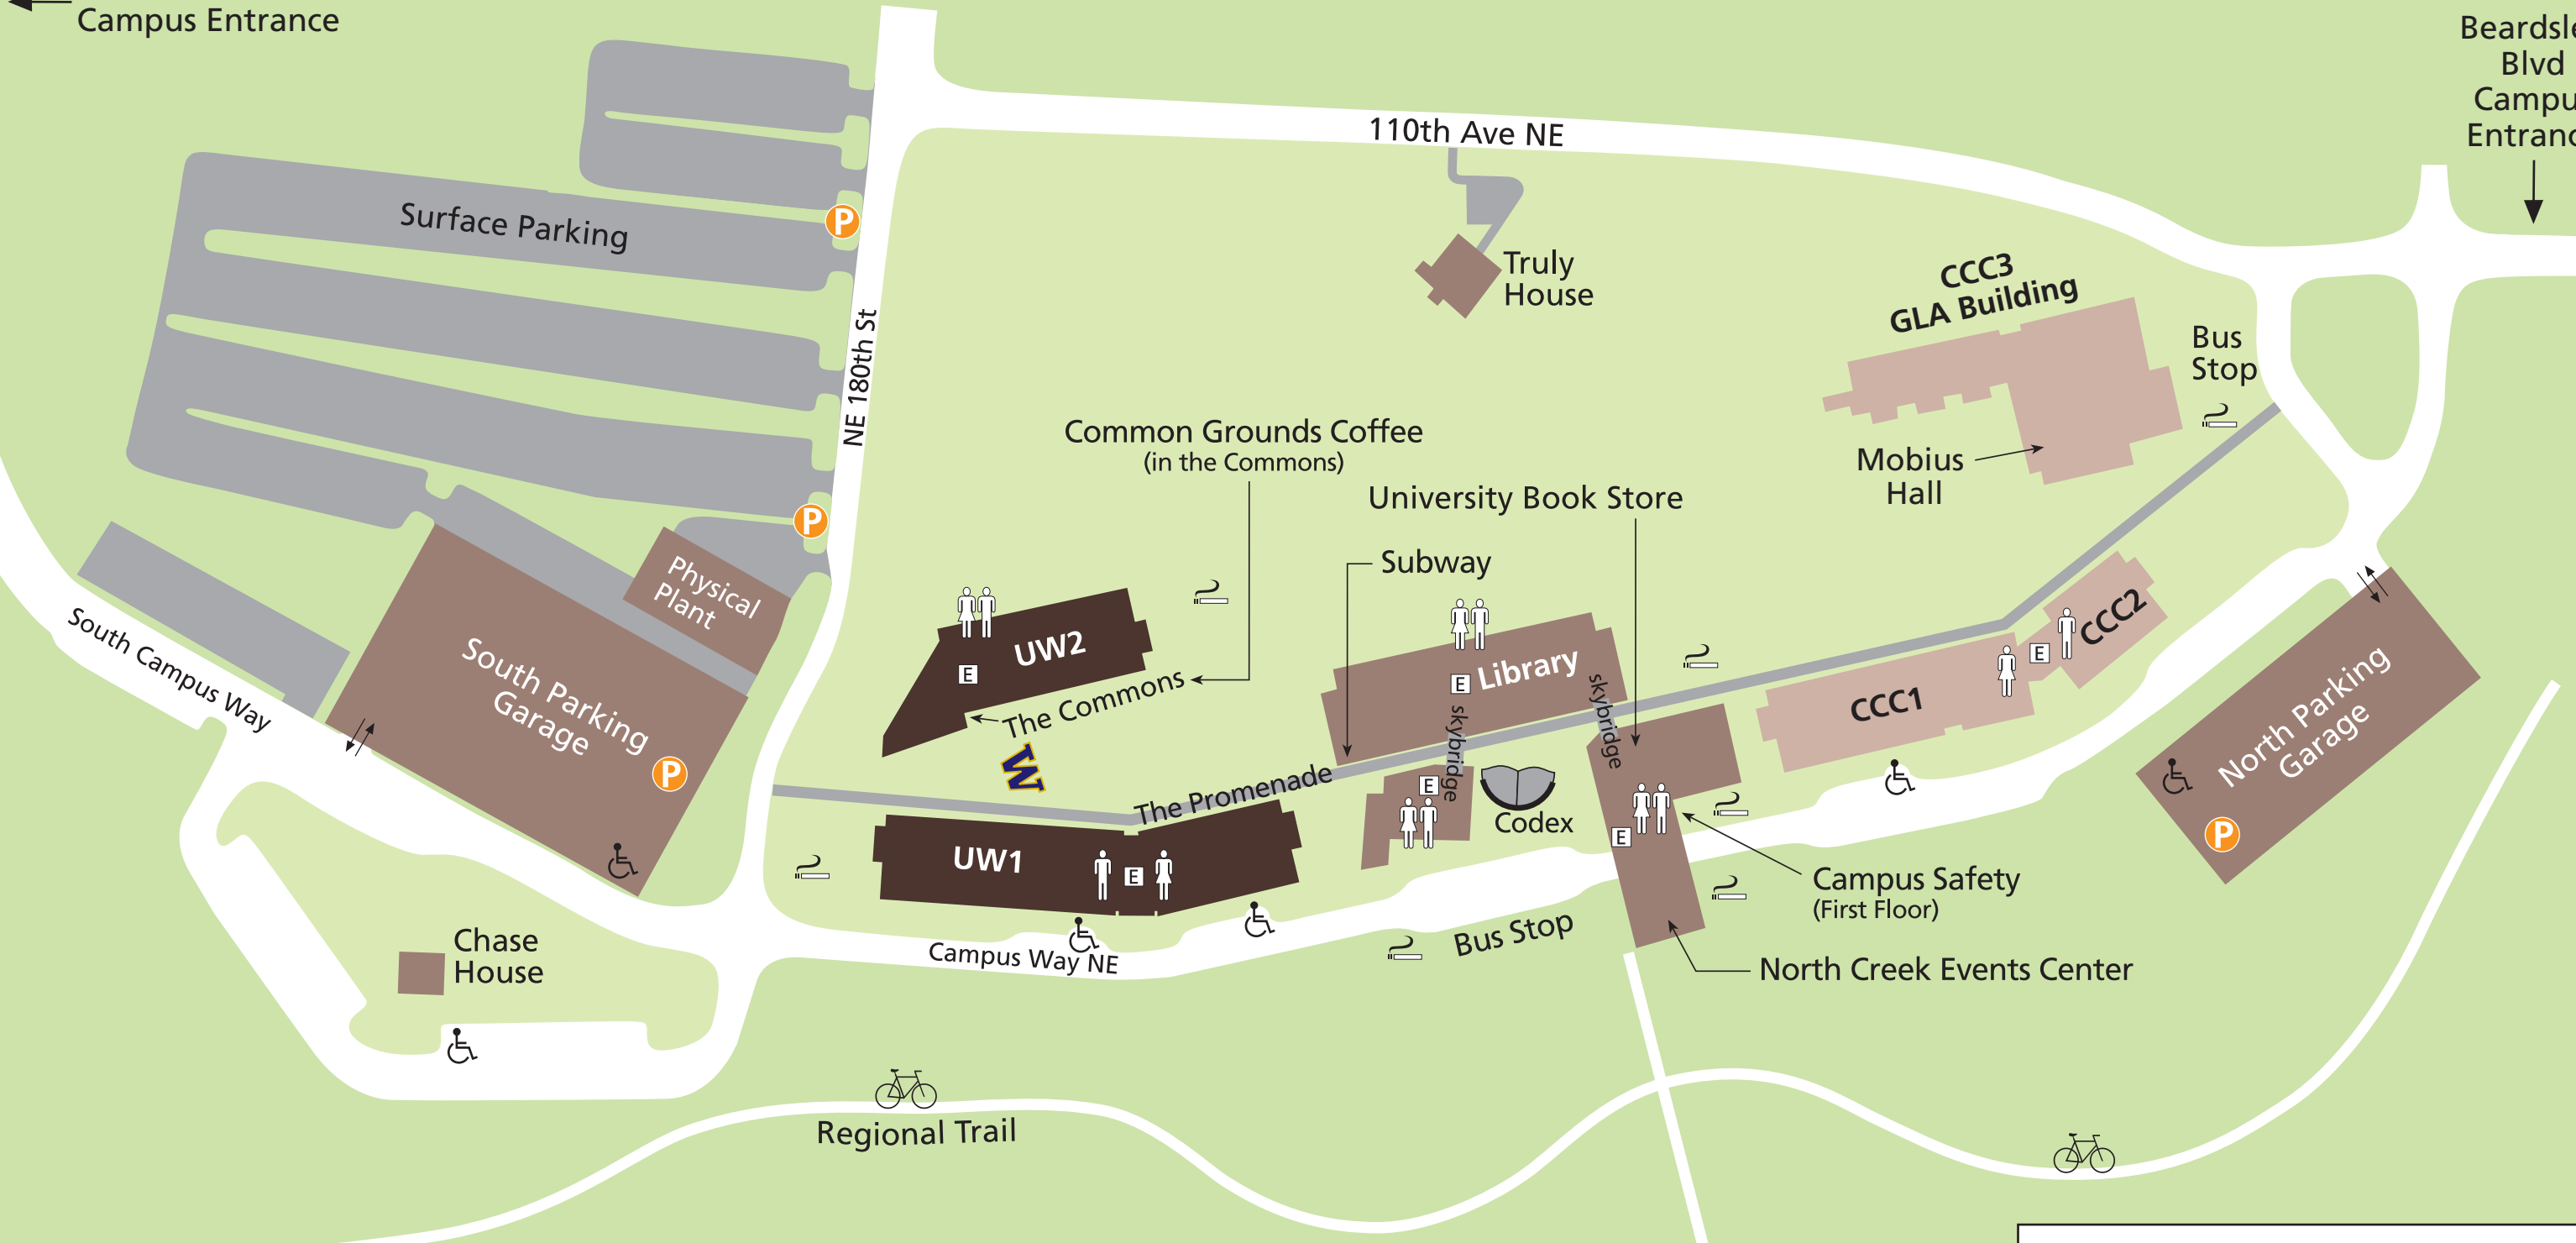

CAMPUS MAP

W UNIVERSITY of WASHINGTON | BOTHELL
& CASCADIA COMMUNITY COLLEGE

SR 522
Campus Entrance

Beardslee Blvd
Campus Entrance

← To the Burke-Gilman Trail

Legend:

UW Bothell	Restrooms
Shared Buildings	"The W"
Cascadia CC	Smoking area
Accessible parking	Elevators
	Public Pay Parking