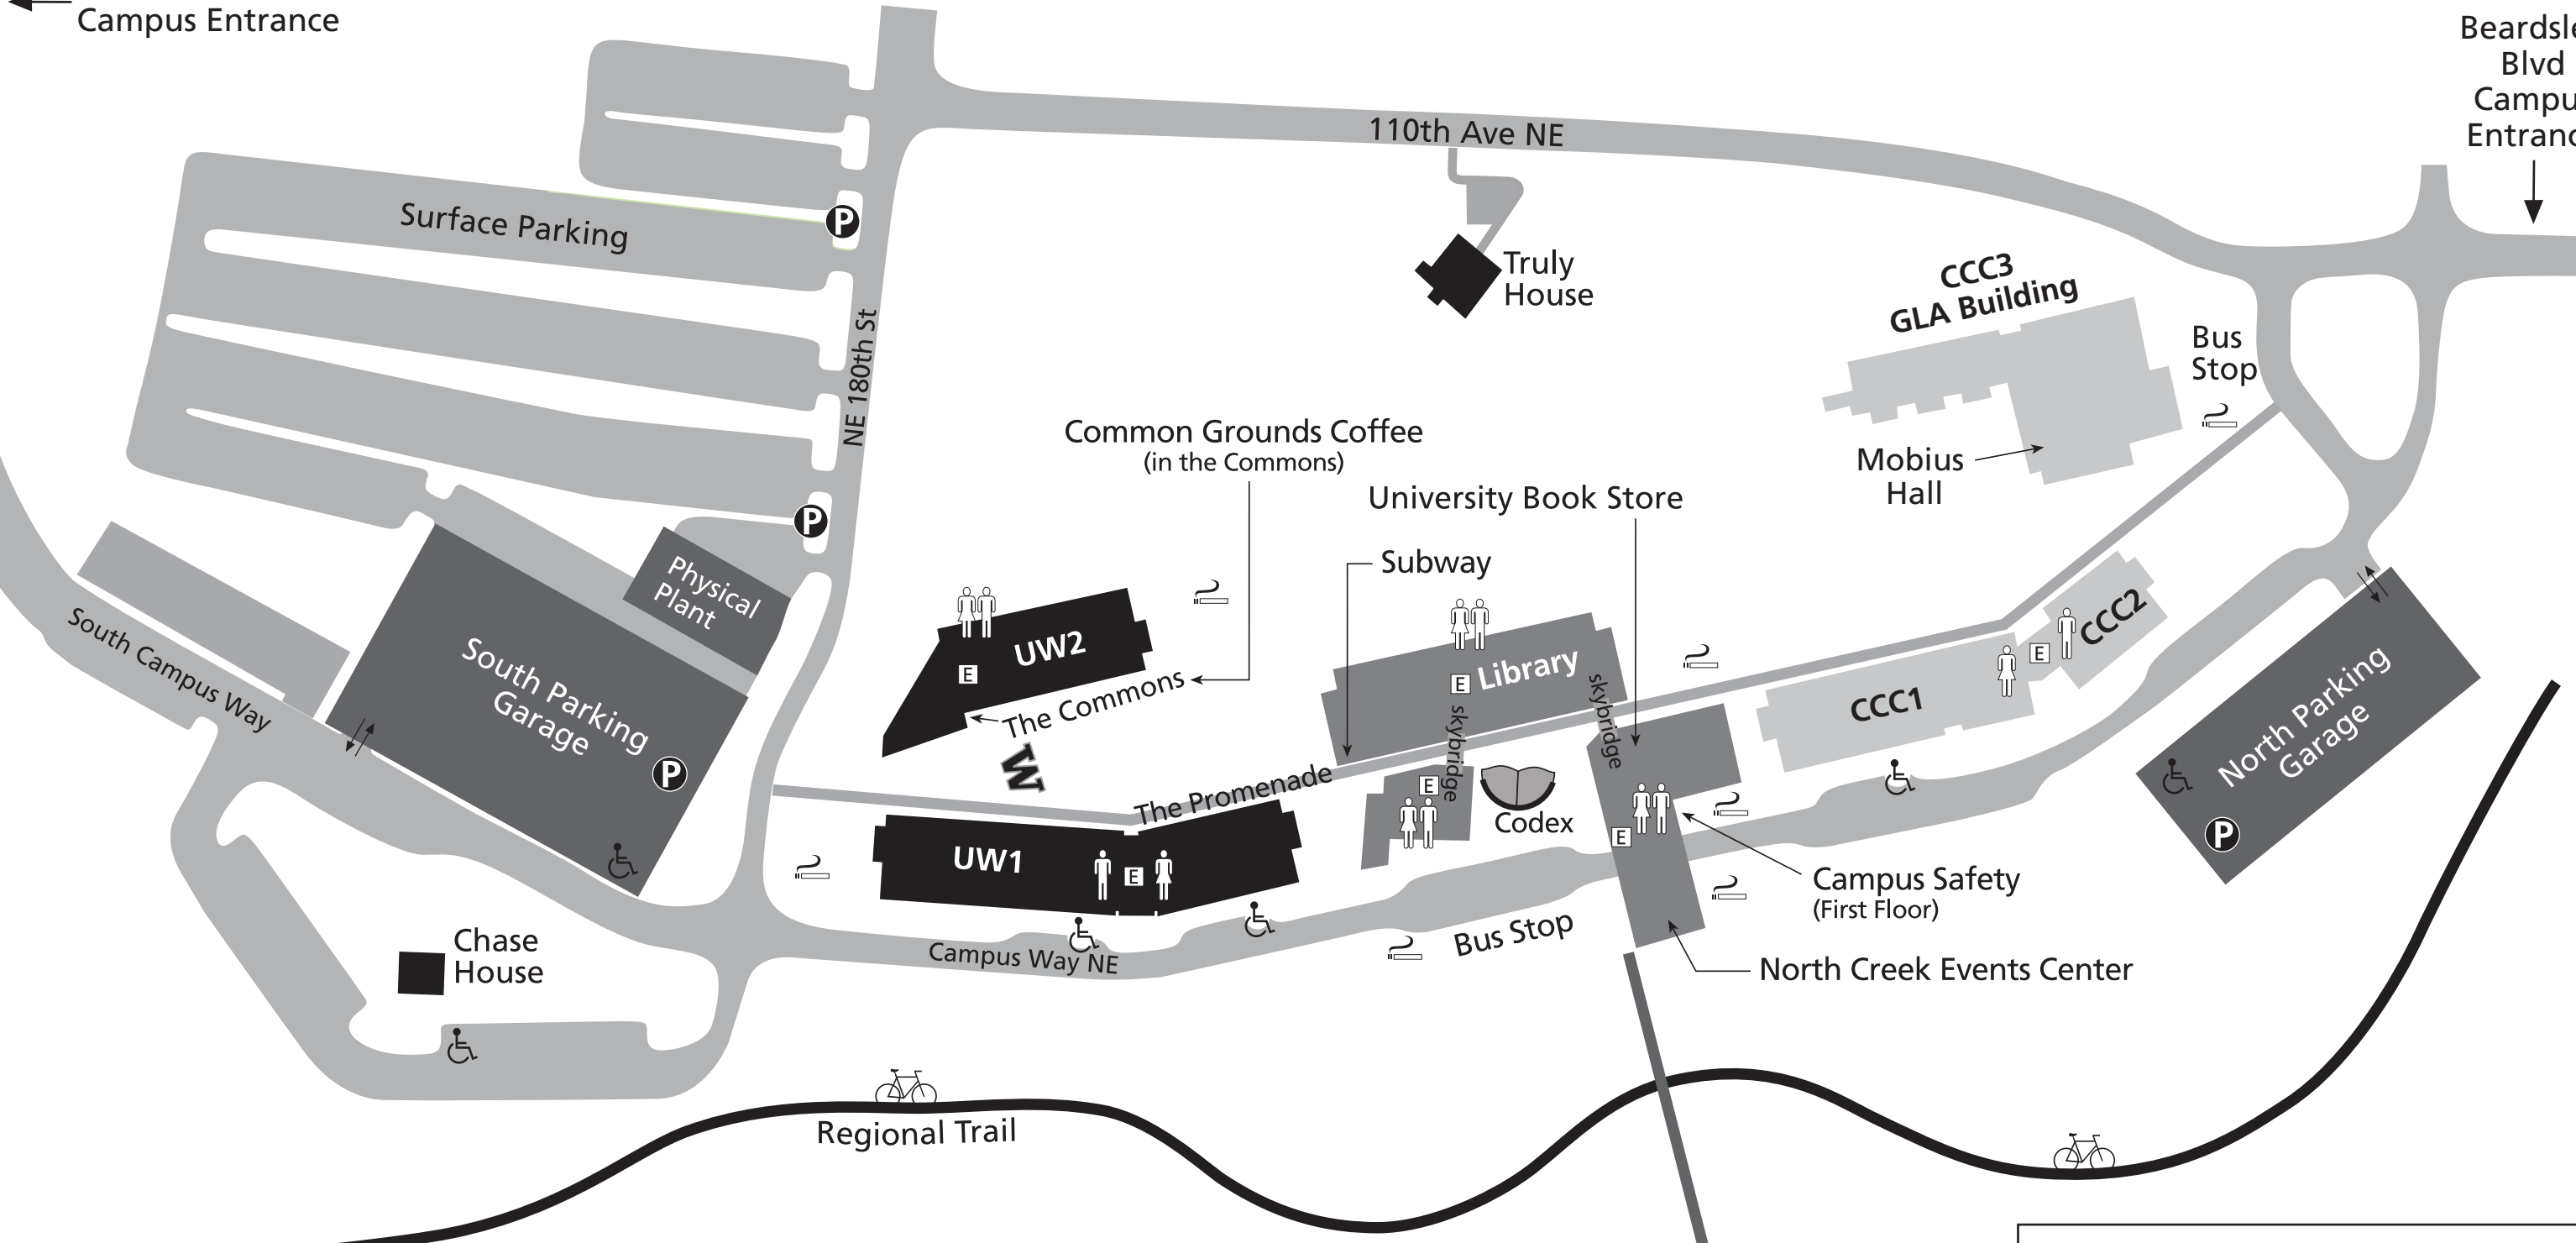

# CAMPUS MAP

**W** UNIVERSITY of WASHINGTON | BOTHELL  
& CASCADIA COMMUNITY COLLEGE

SR 522  
Campus Entrance

Beardslee Blvd  
Campus Entrance

← To the Burke-Gilman Trail

**Legend:**

UW Bothell	Restrooms
Shared Buildings	"The W"
Cascadia CC	Smoking area
Accessible parking	Elevators
	Public Pay Parking