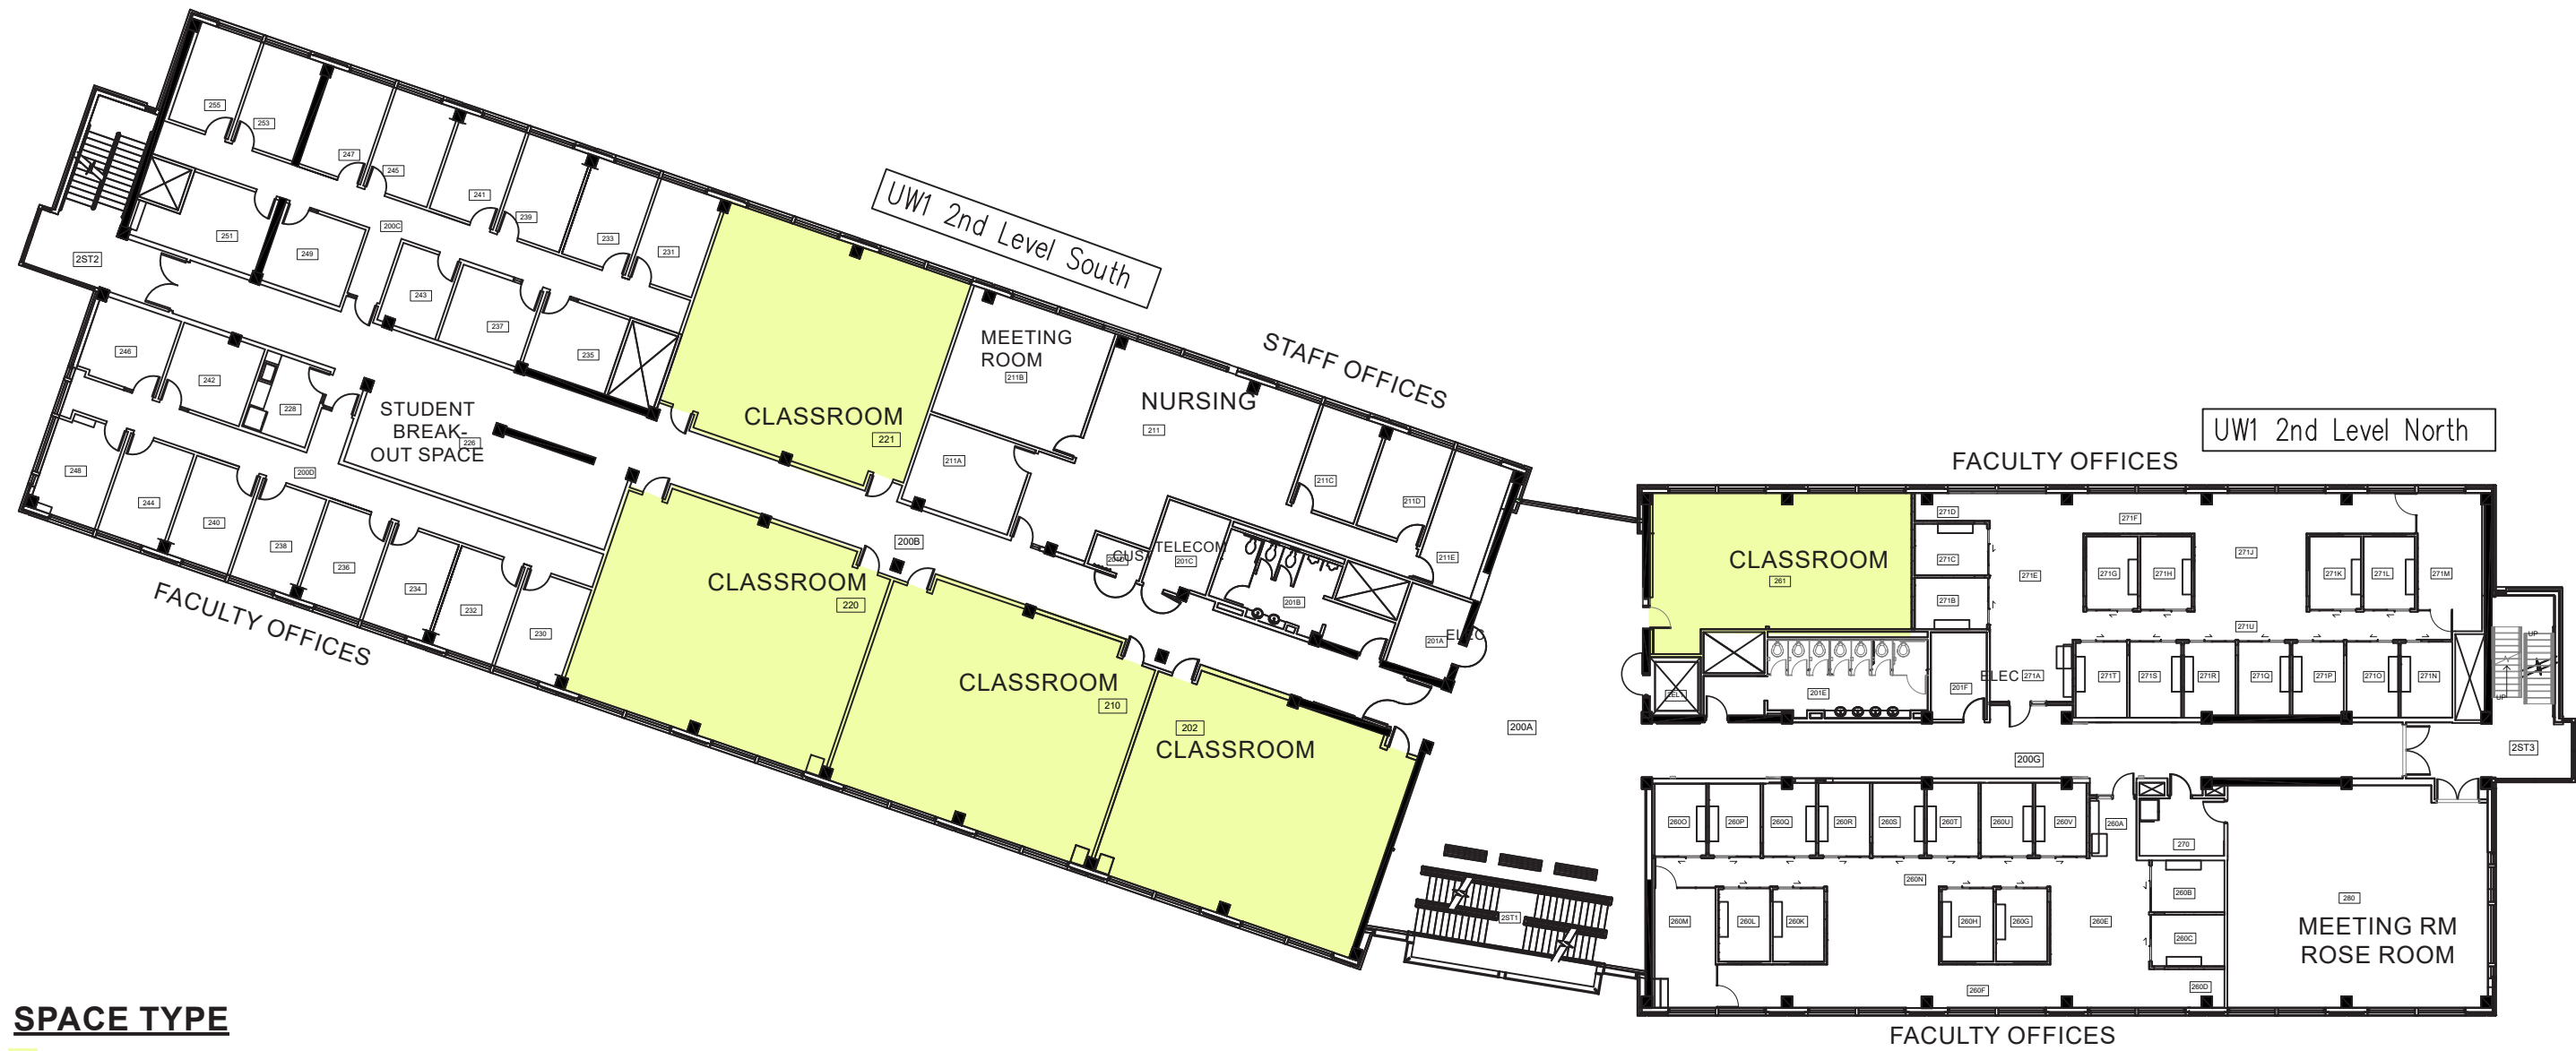

UW1 Second Floor Space Type Plan

SPACE TYPE

- CLASSIC CLASSROOM
- TIERED CLASSROOM
- LEARNING HALL
- FLEXIBLE CLASSROOM
- RUE LAB
- COMPUTER LAB
- DEDICATED SCIENCE LAB
- RESTRICTED LAB
- PERFORMANCE ART & ART STUDIO
- RESEARCH LAB