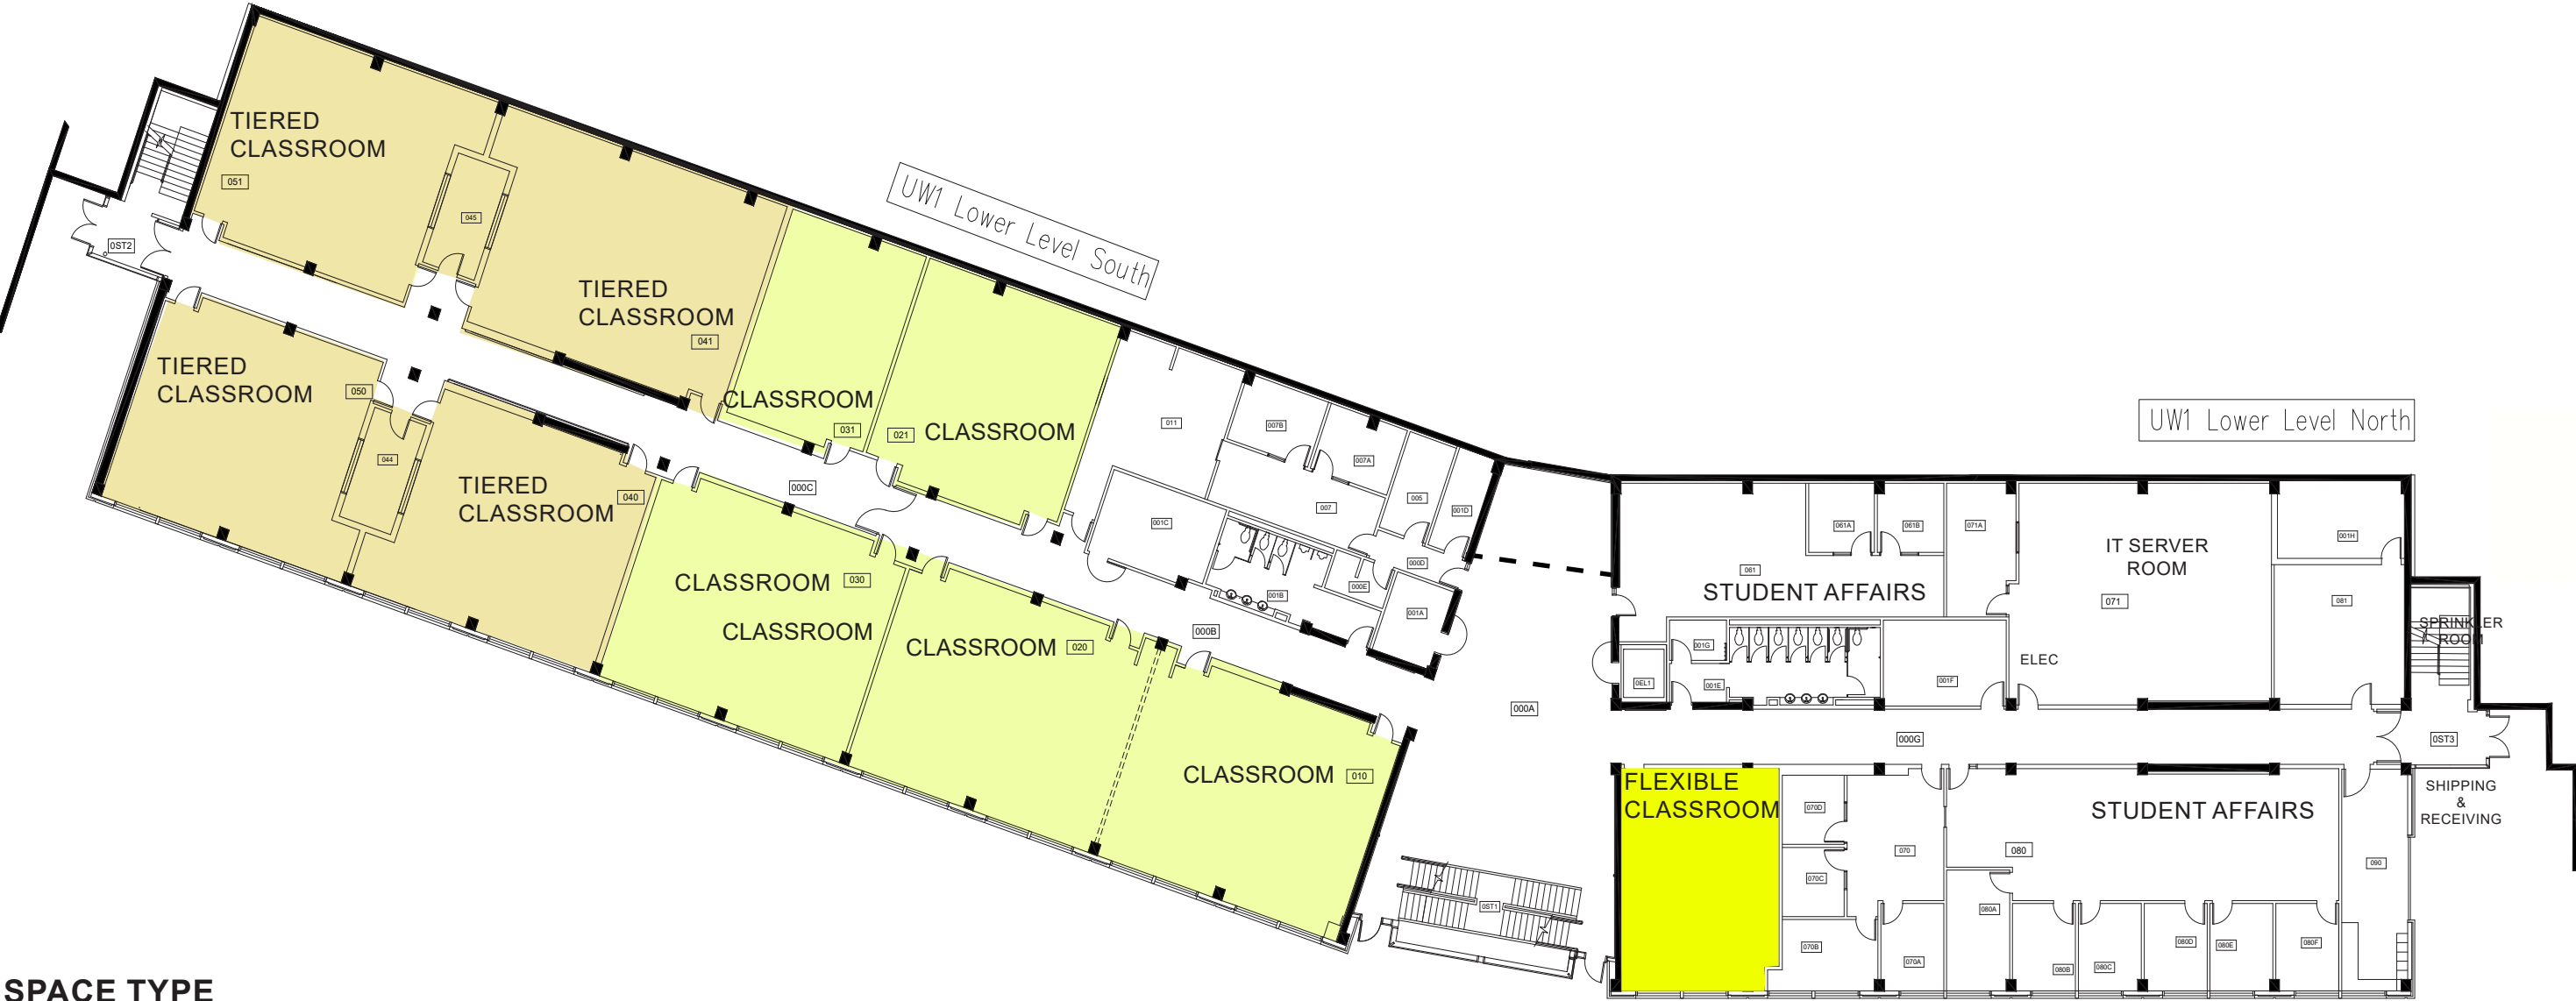

# UW1 Lower Level Space Type Plan

**SPACE TYPE**

- CLASSIC CLASSROOM
- TIERED CLASSROOM
- LEARNING HALL
- FLEXIBLE CLASSROOM
- RUE LAB
- COMPUTER LAB
- DEDICATED SCIENCE LAB
- RESTRICTED LAB
- PERFORMANCE ART & ART STUDIO
- RESEARCH LAB

NORTH

SCALE 1/16"=1'-0"

MARCH 2018